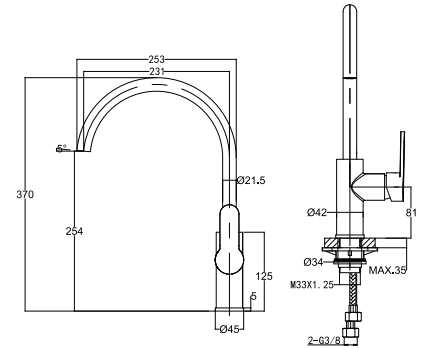

49 2103C
Single-Lever Kitchen Tap
35 mm Ceramic Cartridge
M16.5x1 Hidden Aerator
3/8" Connecting Hoses
Chrome Finish