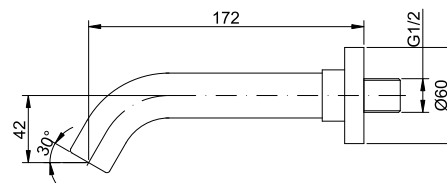

99 3301C
Bath Spout
Chrome Finish