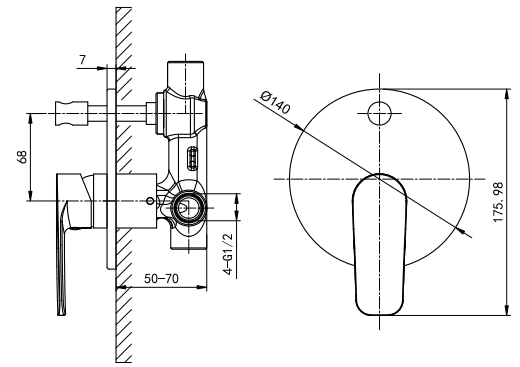

26 3102C
Single-Lever Shower/Bath Mixer
 35 mm Ceramic Cartridge
 M24x1 Male Thread Aerator
 Swiveled Spout
 ø22x46 mm, Turned Diverter, 180°
 G1/2" S-Shaped Connections
 Chrome Finish

26 3601C
Shower/Bath Combination
 35 mm Ceramic Cartridge
 M24x1 Male Thread Aerator
 ø28x72 mm, Turned Diverter, 360°
 G1/2" S-Shaped Connections
 Chrome Finish

26 3602C
Shower/Bath Combination
 35 mm Ceramic Cartridge
 M18.5x1 Female Thread Aerator
 ø28x72 mm, Turned Diverter, 360°
 G1/2" S-Shaped Connections
 Chrome Finish

26 3700C
Wall-Mounted Mixer with Diverter
 35 mm Ceramic Cartridge
 ø22x88 mm, Turned Diverter, 180°
 Two Ways
 G1/2" Outlets and Inlets
 Chrome Finish