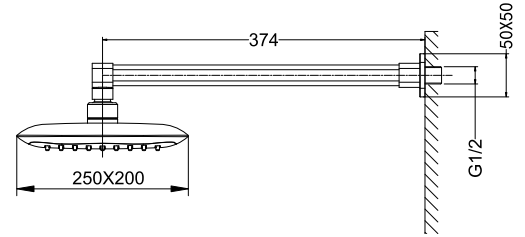

98 2228C
Single-Function Shower Head 10"
Chrome Finish
ABS