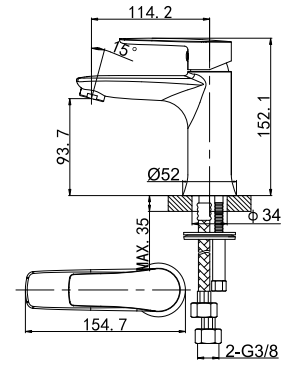

26 1103C
Single-Lever Basin Mixer
 35 mm Ceramic Cartridge
 M24x1 Male Thread Aerator
 3/8" Connecting Hoses
 Chrome Finish

26 1104C
Single-Lever Basin Mixer
 35 mm Ceramic Cartridge
 M24x1 Male Thread Aerator
 3/8" Connecting Hoses
 Chrome Finish