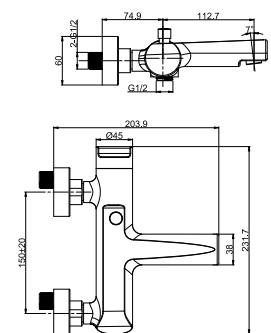

88 3101C
Single-Lever Shower Mixer
35 mm Ceramic Cartridge
G1/2" S-Shaped Connections
Chrome Finish