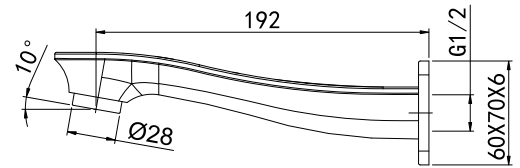

99 1302C
Ceiling-Mounted Shower Arm
G1/2" Male Thread Outlet
Chrome Finish
Brass

99 3106C
Bath Spout
M28x1 Male Thread Larmina
G1/2" Female Thread
Chrome Finish
Brass