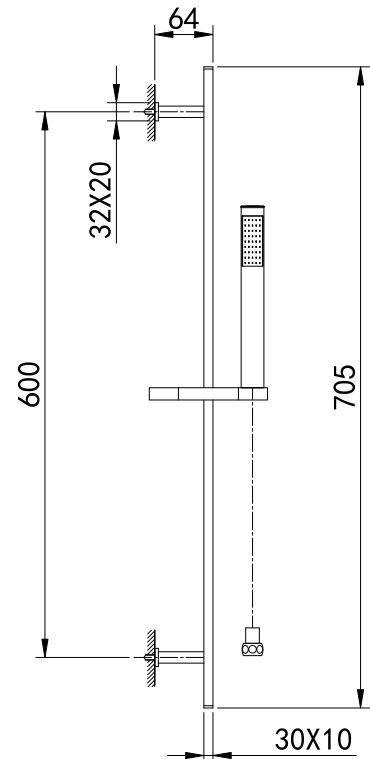

98 6206C
Sliding Wall Bar with Shower Set
Chrome Finish
Brass