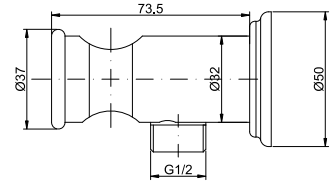

99 2118C
1/2" Wall Elbow with Shower Holder
G1/2" Female Thread Outlet
Chrome Finish
Brass