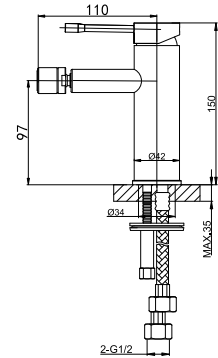

49 5001C
Single-Lever Bidet Mixer
35 mm Ceramic Cartridge
M22x1 Hidden Aerator
3/8" Connecting Hoses
Chrome Finish