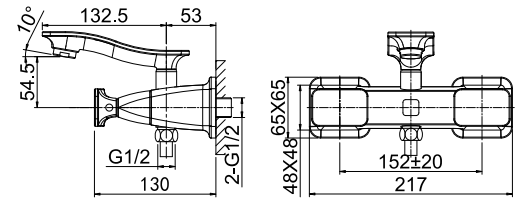

65 3101C
Double-Handle Bath Mixer
G1/2"x93 Ceramic Cartridge
M24x1 Male Thread Aerator
M20x1 Automatic Diverter
G1/2"S-Shaped Connections
3/8" Connecting Hoses
Chrome Finish