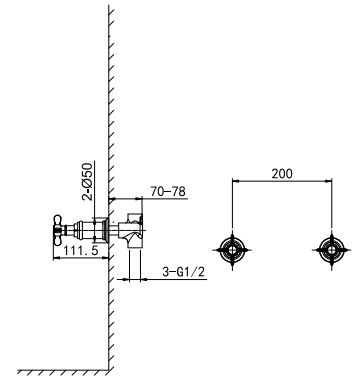

38 4700C
Wall-Mounted Mixer without Diverter
G1/2"x93 Ceramic Cartridge
G1/2" Outlets and Inlets
Chrome Finish