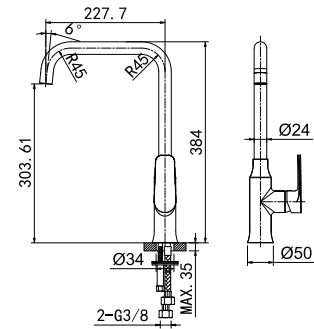

26 2101C
Single-Lever Kitchen Mixer
35 mm Ceramic Cartridge
M22x1 Female Thread Aerator
3/8" Connecting Hoses
Chrome Finish