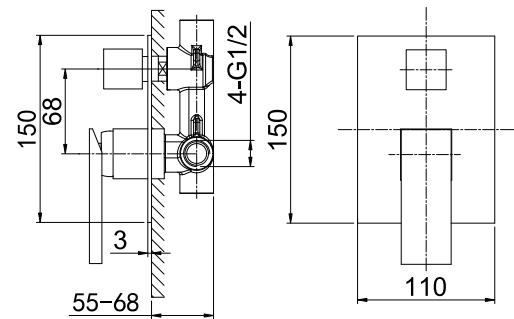

35 3700-1C
Wall-Mounted Mixer with Diverter
35 mm Ceramic Cartridge
ø22x66 mm, Turned Diverter, 180°
Two Ways
G1/2" Outlets and Inlets
Chrome Finish