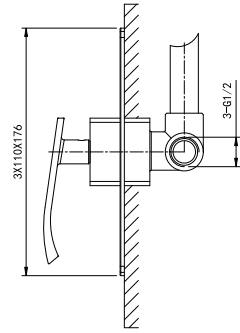

56 4700C
Wall-Mounted Mixer without Diverter
35 mm Ceramic Cartridge
One Way
G1/2" Outlets and Inlets
Chrome Finish