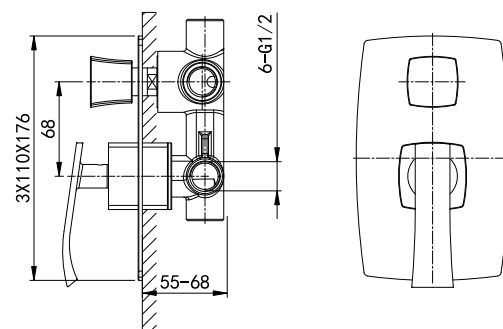

56 3730C
Wall-Mounted Mixer with Diverter
35 mm Ceramic Cartridge
ø28x77 mm, Turned Diverter, 360°
Three Ways
G1/2" Outlets and Inlets
Chrome Finish