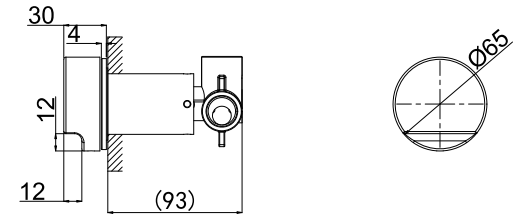

88 4700C
Wall-Mounted Mixer without Diverter
35 mm Ceramic Cartridge
One Way
G1/2" Outlets and Inlets
Chrome Finish