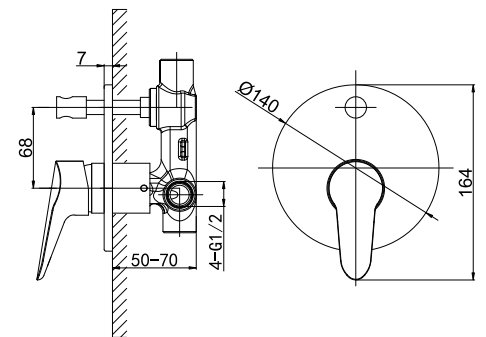

28 3700C
Wall-Mounted Mixer with Diverter
35 mm Ceramic Cartridge
ø22x66 mm, Turned Diverter, 180°
Two Ways
G1/2" Outlet and Inlet
Chrome Finish