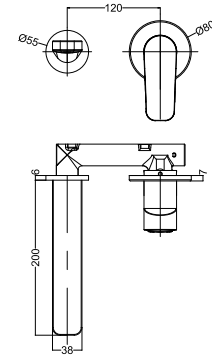

26 1703C
Wall-Mounted Basin Mixer
35 mm Ceramic Cartridge
M24x1 Hidden Aerator
Chrome Finish