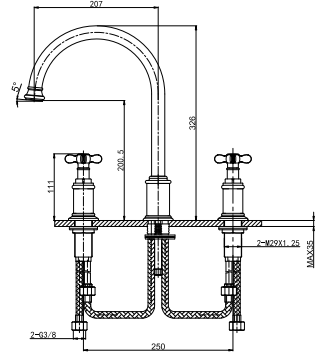

38 1302C
3-Hole Basin Mixer
G1/2"x93 Ceramic Cartridge
M18.5x1 Hidden Aerator
3/8" Connecting Hoses
Chrome Finish