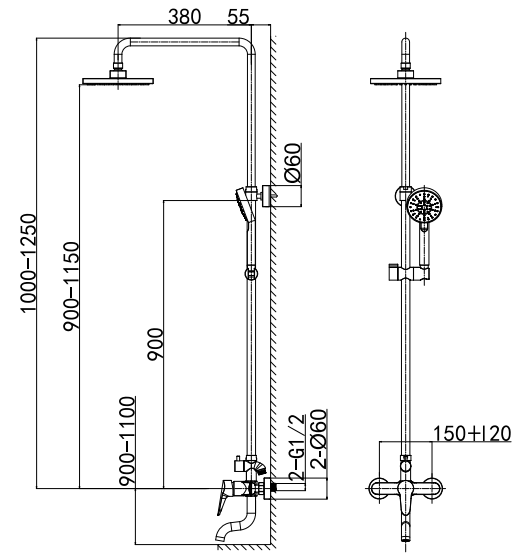

28 3101C
Single-Lever Shower/Bath Mixer
 35 mm Ceramic Cartridge
 M24x1 Male Thread Aerator
 M22x1.5x64 Automatic Diverter
 G1/2" S-Shaped Connections
 Chrome Finish

28 3102C
Single-Lever Shower/Bath Mixer
 35 mm Ceramic Cartridge
 M24x1 Male Thread Aerator
 Ø22x46 mm, Turned Diverter, 180°
 G1/2" S-Shaped Connections
 Chrome Finish

28 3601C
Shower/Bath Combination
 35 mm Ceramic Cartridge
 M24x1 Male Thread Aerator
 Swiveled Spout
 ø27x51.2 mm, Turned Diverter, 360°
 G1/2" S-Shaped Connections
 Chrome Finish

28 3602C
Shower/Bath Combination
 35 mm Ceramic Cartridge
 Swiveled Spout
 ø27x51.2 mm, Turned Diverter, 360°
 G1/2" S-Shaped Connections
 Chrome Finish