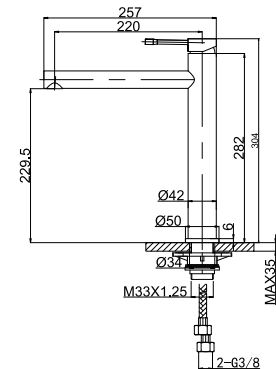

49 2110C
Single-Lever Sink Mixer
35 mm Ceramic Cartridge
M18.5x1 Hidden Aerator
3/8" Connecting Hoses
Chrome finish