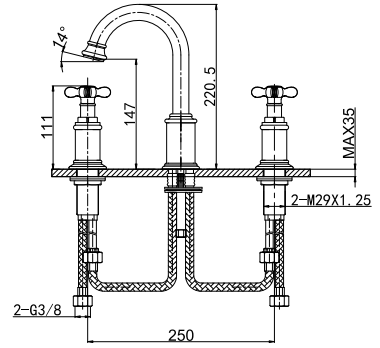

Chrome Finish

Brass

DANUBE

38 1101C
Double-Handle Basin Mixer
 G1/2"x38.5 Ceramic Cartridge
 M18.5x1 Hidden Aerator
 3/8" Connecting Hoses
 Chrome Finish

38 1301C
3-Hole Basin Mixer
 G1/2"x93 Ceramic Cartridge
 M18.5x1 Hidden Aerator
 3/8" Connecting Hoses
 Chrome Finish