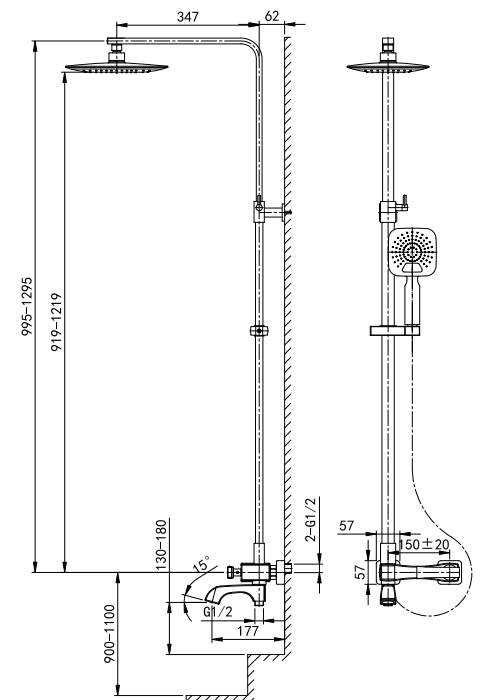

56 2101C
Single-Lever Kitchen Mixer
 35 mm Ceramic Cartridge
 M24x1 Hidden Aerator
 Swiveled Spout
 3/8" Connecting Hoses
 Chrome Finish

56 3101C
Single-Lever Basin Mixer
 35 mm Ceramic Cartridge
 M24x1 Hidden Aerator
 Swiveled Spout
 G1/2" S-Shaped Connections
 Chrome Finish

56 3301C
5-Hole Shower/Bath Mixer
 G1/2"x84 Ceramic Cartridge
 M24x1 Hidden Aerator
 Chrome Finish

56 3601C
Shower Combination
 35 mm Ceramic Cartridge
 M24x1 Hidden Aerator
 Swiveled Spout
 ø22x46 mm, Turned Diverter, 180°
 M22x1.5x49 mm Diverter
 G1/2" S-Shaped Connections
 Chrome Finish