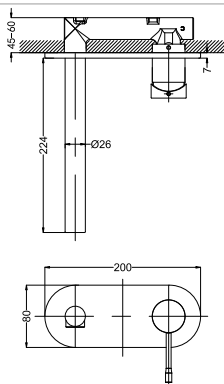

49 1707C
Wall-Mounted Basin Mixer
35 mm Ceramic Cartridge
M18.5x1 Hidden Aerator
Chrome Finish