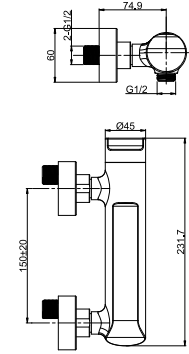

88 4101C
Single-Lever Shower/Bath Mixer
35 mm Ceramic Cartridge
M24x1 Hidden Aerator
Pressed Diverter
G1/2" S-Shaped Connections
Chrome Finish