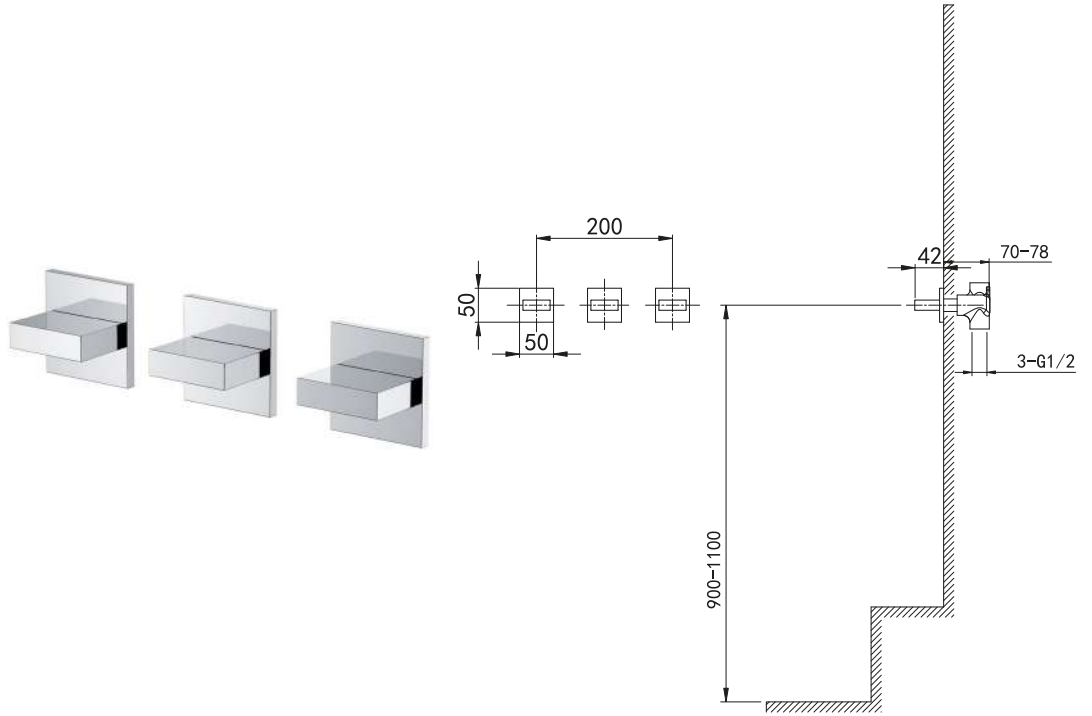

35 4700-1C
Wall-Mounted Mixer without Diverter
 35 mm Ceramic Cartridge
 One Way
 G1/2" Outlets and Inlets
 Chrome Finish

35 4700-2C
Wall-Mounted Mixer without Diverter
 35 mm Ceramic Cartridge
 One Way
 G1/2" Outlets and Inlets
 Chrome Finish

35 3900C

Wall-Mounted Shower/Bath Mixer Valve

G1/2"x38.5 Ceramic Cartridge
 ø31.5x117.5 mm, Turned Diverter, 90°
 G1/2" Outlets and Inlets
 Chrome Finish

35 5001C

Single-Lever Bidet Mixer

35 mm Ceramic Cartridge
 M22x1 Male Thread Aerator
 3/8" Connecting Hoses
 Chrome Finish