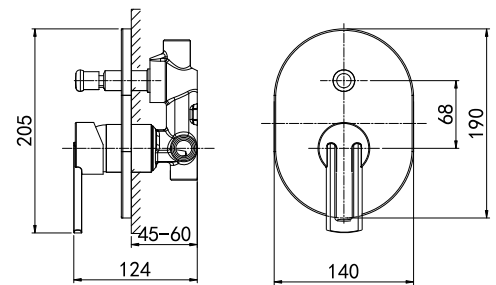

32 3730C
Wall-Mounted Mixer with Diverter
40 mm Ceramic Cartridge
ø28x77 mm, Turned Diverter, 360°
Three Way
G1/2" Outlets and Inlets
Chrome Finish