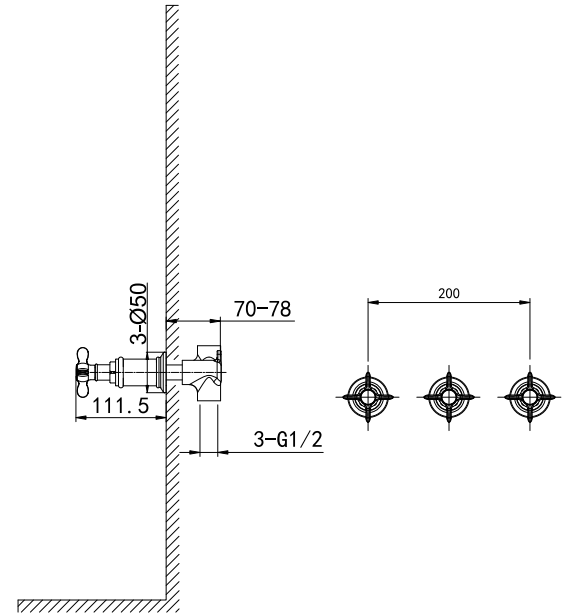

Wall-Mounted Mixer with Diverter

G1/2"x93 Ceramic Cartridge

ø31.5x117.5 mm, Turned Diverter, 90°

G1/2" Outlets and Inlets

Chrome Finish