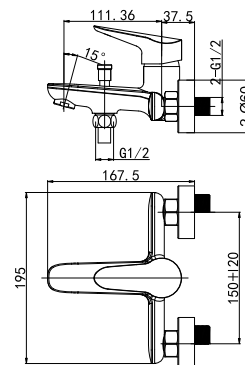

28 3101C
Single-Lever Shower/Bath Mixer
35 mm Ceramic Cartridge
M24x1 Male Thread Aerator
M22x1.5x64 Automatic Diverter
G1/2" S-Shaped Connections
Chrome Finish