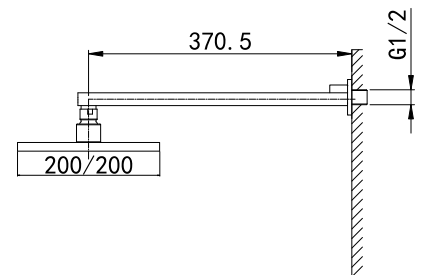

98 2105C
Overhead Shower 8"
Chrome Finish
Brass