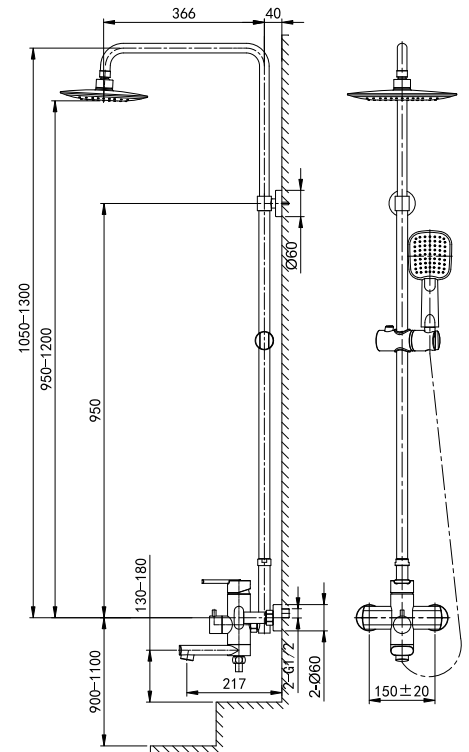

32 3601C
Shower/Bath Combination
40 mm Ceramic Cartridge
M28x1 Male Thread Larmina
Swiveled Spout
ø33x57.5 mm, Turned Diverter, 360°
S-Shaped Connections
Chrome Finish