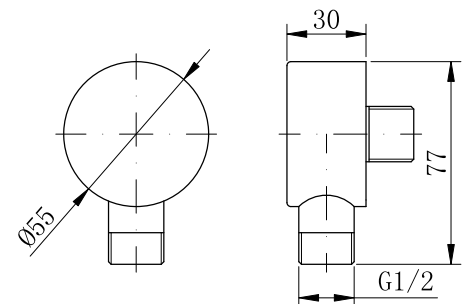

Chrome Finish

ABS"

99 2101C

Wall-Mounted Shower Elbow

G1/2" Female Thread Outlet

Chrome Finish

Brass

99 2115C
1/2" Wall Elbow with Shower Holder
 G1/2" Female Thread Outlet
 Chrome Finish
 Brass