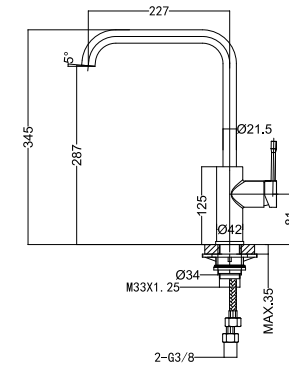

49 2104C
Single-Lever Kitchen Tap
35 mm Ceramic Cartridge
M16.5x1 Hidden Aerator
3/8" Connecting Hoses
Chrome Finish