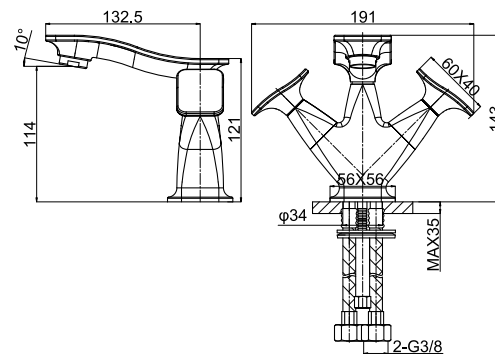

65 1001C
Double-Handle Basin Mixer
G1/2"x38.5 Ceramic Cartridge
M24x1 Male Thread Aerator
3/8" Connecting Hoses
Chrome Finish