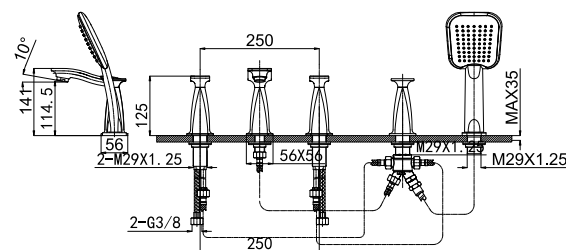

65 3301C
5-Hole Shower/Bath Mixer
G1/2"x93 Ceramic Cartridge
M24x1 Male Thread Aerator
ø31.5x117.5 mm, Turned Diverter
3/8" Connecting Hoses
Chrome Finish