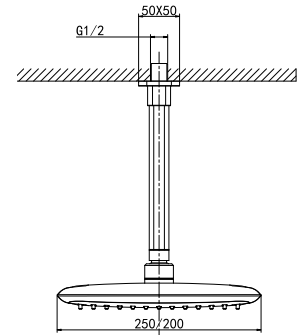

99 1110C
Wall-Mounted Shower Arm
G1/2" Female Thread Outlet
Chrome Finish
Brass

98 2228C
Single-Function Shower Head 10"
Chrome Finish
ABS