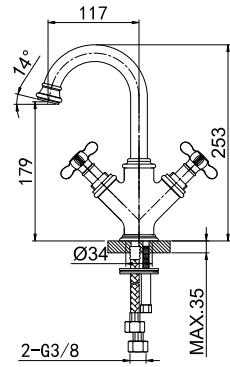

Chrome Finish

Brass

DANUBE

38 1101C
Double-Handle Basin Mixer
 G1/2"x38.5 Ceramic Cartridge
 M18.5x1 Hidden Aerator
 3/8" Connecting Hoses
 Chrome Finish

38 1301C
3-Hole Basin Mixer
 G1/2"x93 Ceramic Cartridge
 M18.5x1 Hidden Aerator
 3/8" Connecting Hoses
 Chrome Finish