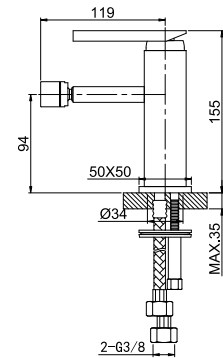

35 3900C

Wall-Mounted Shower/Bath Mixer Valve

G1/2"x38.5 Ceramic Cartridge
 ø31.5x117.5 mm, Turned Diverter, 90°
 G1/2" Outlets and Inlets
 Chrome Finish

35 5001C

Single-Lever Bidet Mixer

35 mm Ceramic Cartridge
 M22x1 Male Thread Aerator
 3/8" Connecting Hoses
 Chrome Finish