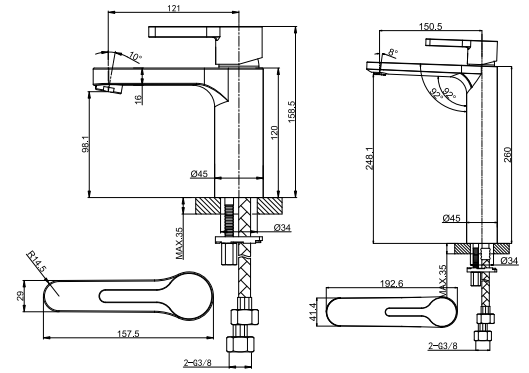

Short Version 50 1101C
Long Version 50 1104C
Single-Lever Basin Mixer
35 mm Ceramic Cartridge
M24x1 Hidden Aerator
3/8" Connecting Hoses
Chrome Finish