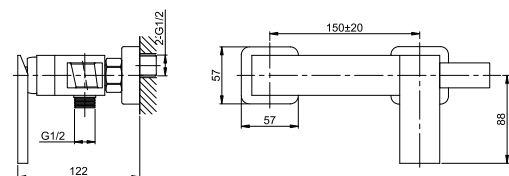

35 4101C
Single-Lever Shower Mixer
35 mm Ceramic Cartridge
G1/2" S-Shaped Connections
Chrome Finish