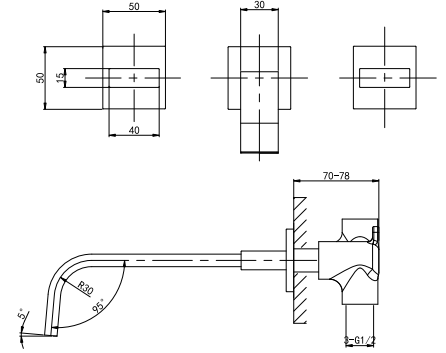

35 1703C
Wall-Mounted Basin Mixer
G1/2"x38.5 Ceramic Cartridge
G1/2" Outlets and Inlets
Chrome Finish