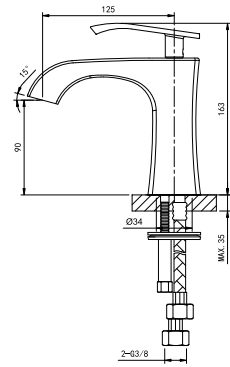

52 4101C
Single-Lever Shower Mixer
 35 mm Ceramic Cartridge
 G1/2" S-Shaped Connections
 Chrome Finish

CONVEX

NEW

TRIUMPH

56 1101C
Single-Lever Basin Mixer
 35 mm Ceramic Cartridge
 M24x1 Hidden Aerator
 3/8" Connecting Hoses
 Chrome Finish