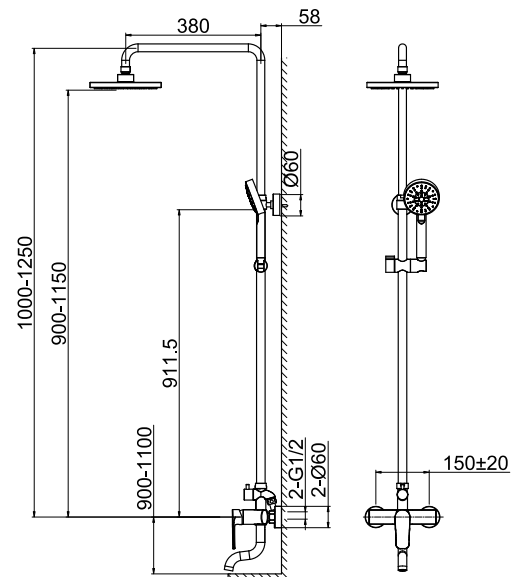

26 3602C
Shower/Bath Combination
35 mm Ceramic Cartridge
M18.5x1 Female Thread Aerator
ø28x72 mm, Turned Diverter, 360°
G1/2" S-Shaped Connections
Chrome Finish