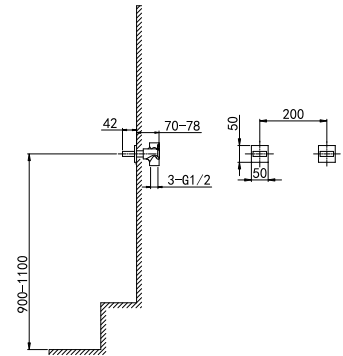

35 4900C
Wall-Mounted Mixer without Diverter
G1/2"x38.5 Ceramic Cartridge
G1/2" Inlets
Chrome Finish