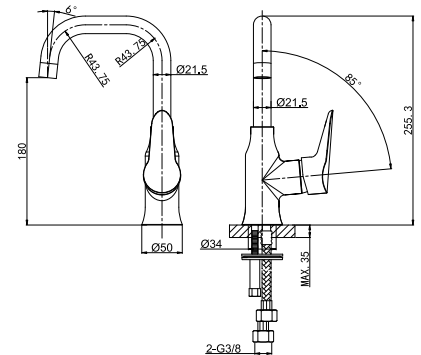

26 1105C
Single-Lever Basin Mixer
35 mm Ceramic Cartridge
M20x1 Female Thread Aerator
3/8" Connecting Hoses
Chrome Finish