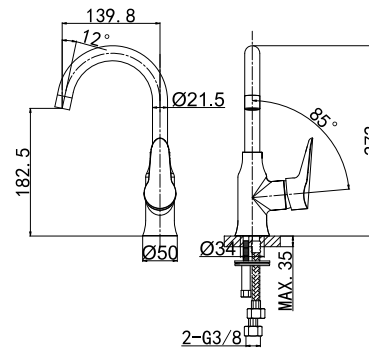

26 4101C
Single-Lever Shower Mixer
 35 mm Ceramic Cartridge
 G1/2" S-Shaped Connections
 Chrome Finish

26 4601C
Rain-Shower Combination
 35 mm Ceramic Cartridge
 ø22x46 mm, Turned Diverter, 180°
 G1/2" S-Shaped Connections
 Chrome Finish

26 4700C
Wall-Mounted Mixer without Diverter
 35 mm Ceramic Cartridge
 One Way
 G1/2" Inlets
 Chrome Finish

PROLIFEplus

NEW

28 1101C
Single-Lever Basin Mixer
 35 mm Ceramic Cartridge
 M24x1 Male Thread Aerator
 3/8" Connecting Hoses
 Chrome Finish

28 1105C
Single-Lever Basin Mixer
 35 mm Ceramic Cartridge
 M22 Female Thread Aerator
 3/8" Connecting Hoses
 Chrome Finish

28 2101C
Single-Lever Kitchen Mixer
 35 mm Ceramic Cartridge
 M24x1 Female Thread Aerator
 3/8" Connecting Hoses
 Chrome Finish