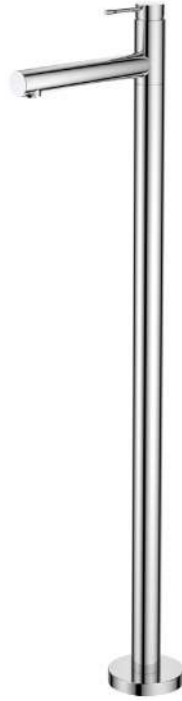

99 2104
Wall-Mounted Shower Elbow
 G1/2" Female Thread Outlet
 Chrome Finish
 Brass

SEAWAVEplus

NEW

49 1101C
Single-Lever Basin Mixer
 35 mm Ceramic Cartridge
 M18.5x1 Hidden Aerator
 3/8" Connecting Hoses
 Chrome Finish

49 1104C
Single-Lever Basin Mixer
 35 mm Ceramic Cartridge
 M18.5x1 Hidden Aerator
 3/8" Connecting Hoses
 Chrome Finish

49 1706C
Wall-Mounted Basin Mixer
 35 mm Ceramic Cartridge
 M18.5x1 Hidden Aerator
 G1/2" Inlets
 Chrome Finish

49 1707C
Wall-Mounted Basin Mixer
 35 mm Ceramic Cartridge
 M18.5x1 Hidden Aerator
 Chrome Finish

49 1801C
Floor-Standing Basin Mixer
 35 mm Ceramic Cartridge
 M24x1 Hidden Aerator
 Chrome Finish

49 2103C
Single-Lever Kitchen Tap
 35 mm Ceramic Cartridge
 M16.5x1 Hidden Aerator
 3/8" Connecting Hoses
 Chrome Finish