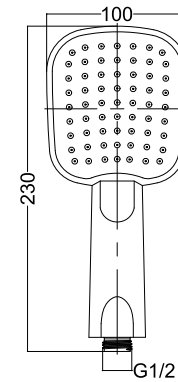

98 1119C
Single-Function Handshower
Chrome Finish
ABS