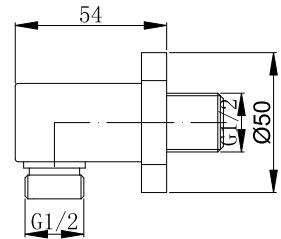

99 2104
Wall-Mounted Shower Elbow
G1/2" Female Thread Outlet
Chrome Finish
Brass