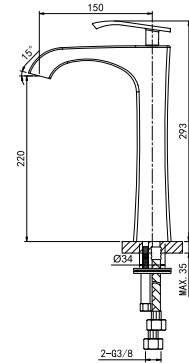

56 1104C
Single-Lever Basin Mixer
35 mm Ceramic Cartridge
M24x1 Hidden Aerator
3/8" Connecting Hoses
Chrome Finish