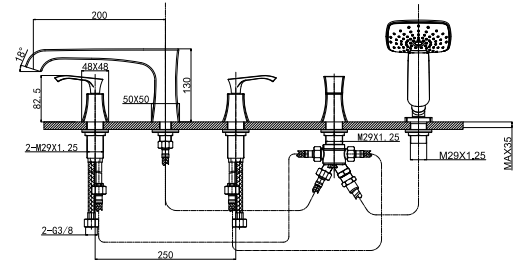

56 3301C
5-Hole Shower/Bath Mixer
G1/2"x84 Ceramic Cartridge
M24x1 Hidden Aerator
Chrome Finish