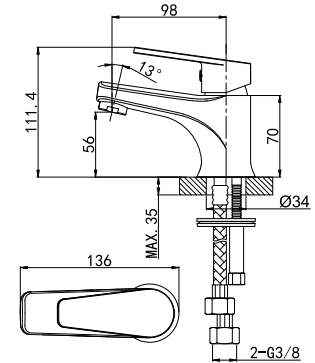

26 1103C
Single-Lever Basin Mixer
 35 mm Ceramic Cartridge
 M24x1 Male Thread Aerator
 3/8" Connecting Hoses
 Chrome Finish

26 1104C
Single-Lever Basin Mixer
 35 mm Ceramic Cartridge
 M24x1 Male Thread Aerator
 3/8" Connecting Hoses
 Chrome Finish