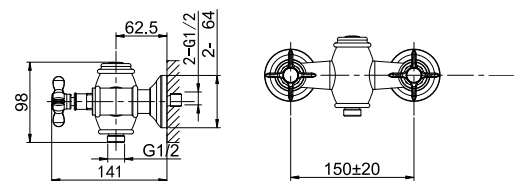

Double-Handle Shower Mixer

G1/2"x38.5 Ceramic Cartridge

G1/2" S-Shaped Connections

Chrome Finish