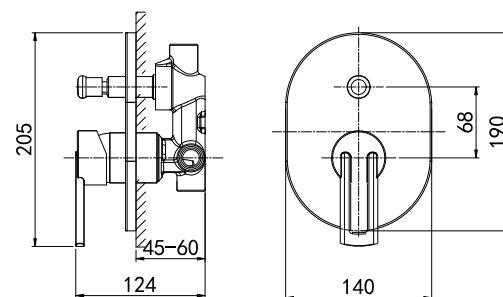

Wall-Mounted Mixer with Diverter

40 mm Ceramic Cartridge
ø22x66 mm, Turned Diverter, 180°
Two Ways
G1/2" Outlets and Inlets
Chrome Finish