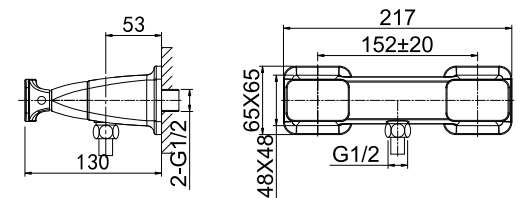

65 4101C
Double-Handle Shower Mixer
G1/2"x38.5 Ceramic Cartridge
G1/2"S-Shaped Connections
Chrome Finish