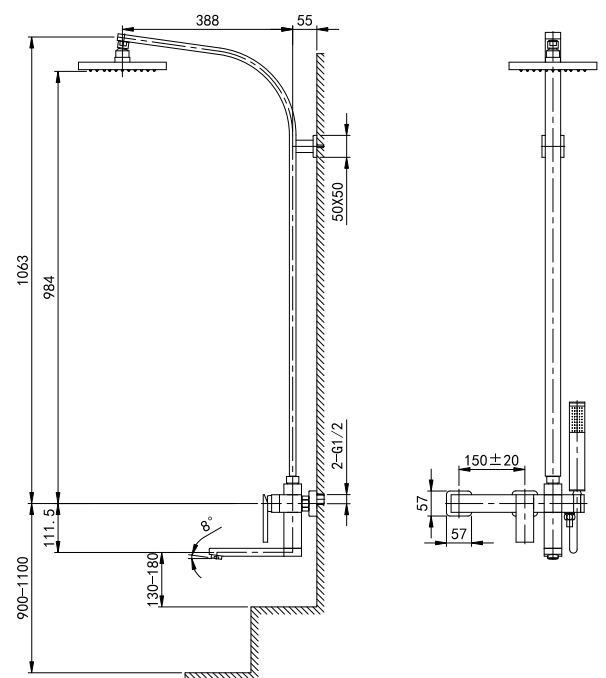

35 3101C
Single-Lever Shower/Bath Mixer
 35 mm Ceramic Cartridge
 M24x1 Male Thread Aerator
 ø22x46 mm, Turned Diverter, 180°
 G1/2" S-Shaped Connections
 Chrome Finish

35 3301C
5-Hole Shower/Bath Mixer
 G1/2"x19 Ceramic Cartridge
 ø31.5x117.5 mm, Turned Diverter, 90°
 G1/2" Outlets and Inlets
 3/8" Connecting Hoses
 Chrome Finish

35 3302C
5-Hole Shower/Bath Mixer
 G1/2"x19 Ceramic Cartridge
 M24x1 Male Thread Aerator
 ø31.5x117.5 mm, Turned Diverter, 90°
 G1/2" Outlets and Inlets
 3/8" Connecting Hoses
 Chrome Finish

35 3601C
Shower/Bath Combination
 35 mm Ceramic Cartridge
 M24x1 Male Thread Aerator
 Swiveled Spout
 ø34.5x54 mm, Turned Diverter, 360°
 G1/2" S-Shaped Connections
 Chrome Finish