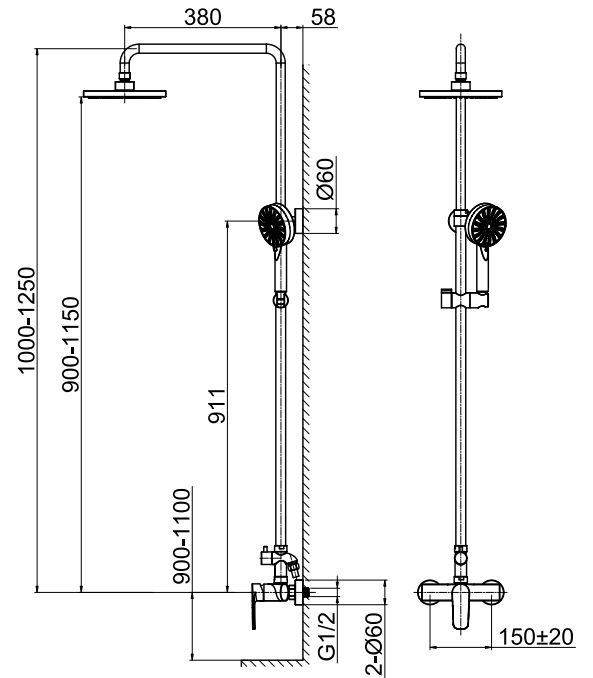

26 4601C
Rain-Shower Combination
35 mm Ceramic Cartridge
ø22x46 mm, Turned Diverter, 180°
G1/2" S-Shaped Connections
Chrome Finish