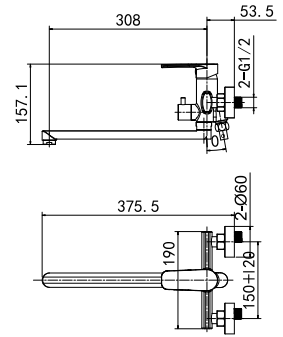

26 3102C
Single-Lever Shower/Bath Mixer
35 mm Ceramic Cartridge
M24x1 Male Thread Aerator
Swiveled Spout
ø22x46 mm, Turned Diverter, 180°
G1/2" S-Shaped Connections
Chrome Finish