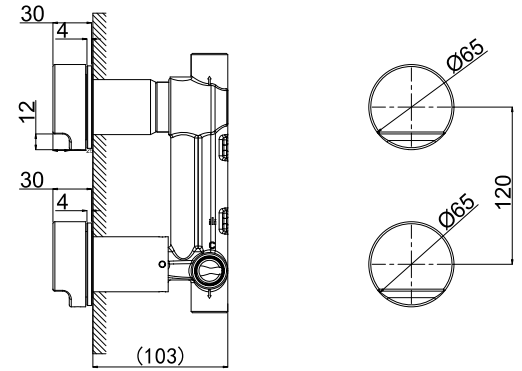

88 3700C
Wall-Mounted Mixer with Diverter
35 mm Ceramic Cartridge
ø31.5x95.8 Turned Diverter, 180°
Two Ways
G1/2" Outlet and Inlet
Chrome Finish