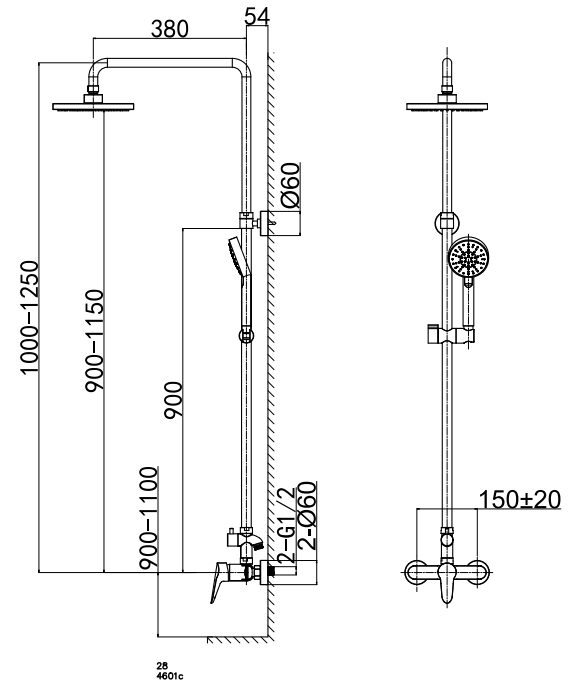

28 4601C
Rain-Shower Combination
35 mm Ceramic Cartridge
ø22x46 mm, Turned Diverter, 180°
G1/2" S-Shaped Connections
Chrome Finish