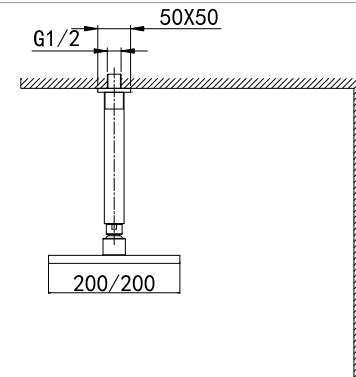

99 1110C
Wall-Mounted Shower Arm
G1/2" Female Thread Outlet
Chrome Finish
Brass

98 2105C
Overhead Shower 8"
Chrome Finish
Brass

99 1308C
Ceiling-Mounted Shower Arm
G1/2" Female Thread Outlet
Chrome Finish
Brass