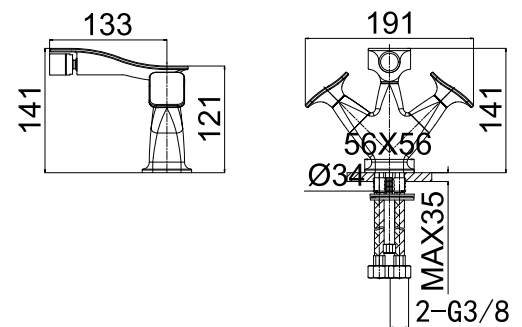

65 5001C
Double-Handle Bidet Mixer
G1/2"x38.5 Ceramic Cartridge
M22x1 Male Thread Aerator
3/8" Connecting Hoses
Chrome Finish