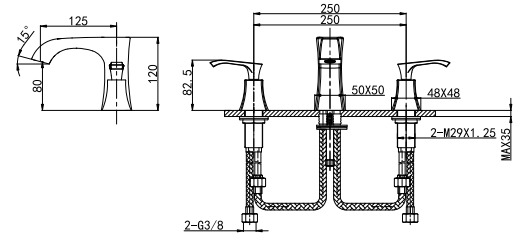

56 1301C
3-Hole Basin Mixer
G1/2"x84 Ceramic Cartridge
M24x1 Hidden Aerator
3/8" Connecting Hoses
Chrome Finish