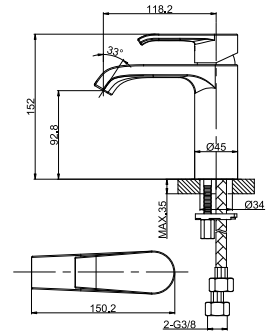

50 4700C
Wall-Mounted Mixer without Diverter
 35 mm Ceramic Cartridge
 One Way
 G1/2" Inlets
 Chrome Finish

SWAVE

NEW

52 1101C
Single-Lever Basin Mixer
 35 mm Ceramic Cartridge
 M16.5x1 Hidden aerator
 3/8" Connecting Hoses
 Chrome Finish
 Brass