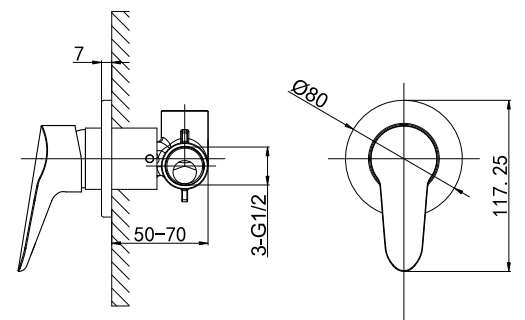

28 3601C
Shower/Bath Combination
 35 mm Ceramic Cartridge
 M24x1 Male Thread Aerator
 Swiveled Spout
 ø27x51.2 mm, Turned Diverter, 360°
 G1/2" S-Shaped Connections
 Chrome Finish

28 3602C
Shower/Bath Combination
 35 mm Ceramic Cartridge
 Swiveled Spout
 ø27x51.2 mm, Turned Diverter, 360°
 G1/2" S-Shaped Connections
 Chrome Finish

28 3700C
Wall-Mounted Mixer with Diverter
 35 mm Ceramic Cartridge
 ø22x66 mm, Turned Diverter, 180°
 Two Ways
 G1/2" Outlet and Inlet
 Chrome Finish

28 4101C
Single-Lever Shower Mixer
 35 mm Ceramic Cartridge
 G1/2" S-Shaped Connections
 Chrome Finish

28 4601C
Rain-Shower Combination
 35 mm Ceramic Cartridge
 ø22x46 mm, Turned Diverter, 180°
 G1/2" S-Shaped Connections
 Chrome Finish

28 4700C
Wall-Mounted Mixer without Diverter
 35 mm Ceramic Cartridge
 Chrome Finish