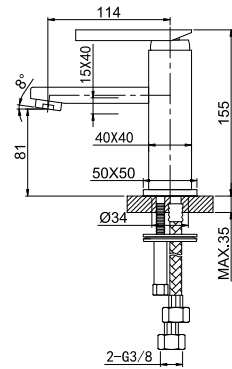

35 1101C
Single-Lever Basin Mixer
35 mm Ceramic Cartridge
M24x1 Male Thread Aerator
Chrome Finish