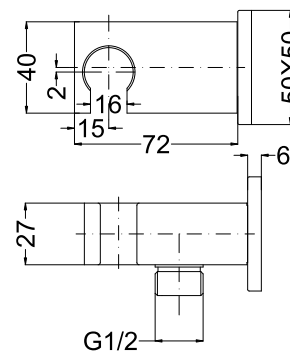

99 2114C
G1/2" Wall Elbow with Shower Holder
G1/2" Female Thread Outlet
Chrome Finish
Brass