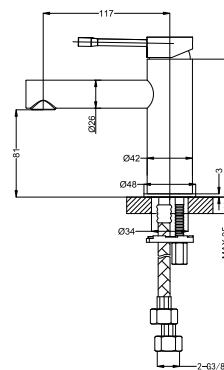

99 2104
Wall-Mounted Shower Elbow
 G1/2" Female Thread Outlet
 Chrome Finish
 Brass

SEAWAVEplus

NEW

49 1101C
Single-Lever Basin Mixer
 35 mm Ceramic Cartridge
 M18.5x1 Hidden Aerator
 3/8" Connecting Hoses
 Chrome Finish