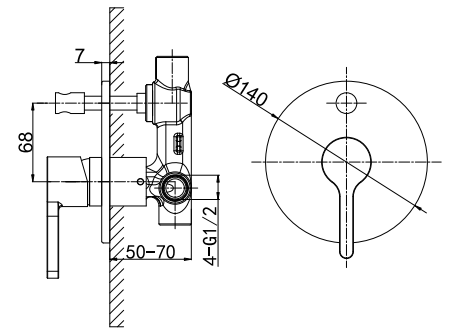

50 3700C
Wall-Mounted Mixer with Diverter
35 mm Ceramic Cartridge
ø22x88 mm, Turned Diverter, 180°
Two Ways
G1/2" Outlets and Inlets
Chrome Finish