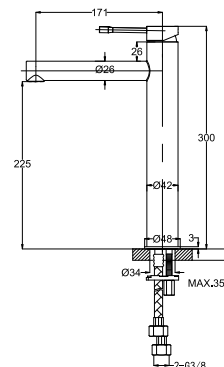

49 1104C
Single-Lever Basin Mixer
35 mm Ceramic Cartridge
M18.5x1 Hidden Aerator
3/8" Connecting Hoses
Chrome Finish