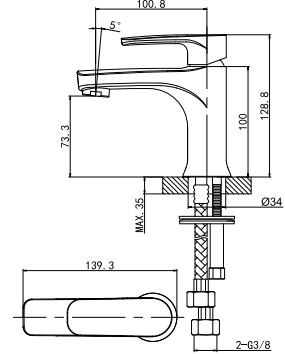

26 1103C
Single-Lever Basin Mixer
 35 mm Ceramic Cartridge
 M24x1 Male Thread Aerator
 3/8" Connecting Hoses
 Chrome Finish

26 1104C
Single-Lever Basin Mixer
 35 mm Ceramic Cartridge
 M24x1 Male Thread Aerator
 3/8" Connecting Hoses
 Chrome Finish

26 1105C
Single-Lever Basin Mixer
 35 mm Ceramic Cartridge
 M20x1 Female Thread Aerator
 3/8" Connecting Hoses
 Chrome Finish

26 1106C
Single-Lever Basin Mixer
 35 mm Ceramic Cartridge
 M18.5x1 Female Thread Aerator
 3/8" Connecting Hoses
 Chrome Finish

26 1107C
Single-Lever Basin Mixer
 35 mm Ceramic Cartridge
 M18.5x1 Female Thread Aerator
 3/8" Connecting Hoses
 Chrome Finish

26 1121C
Single-Lever Basin Mixer
 25 mm Ceramic Cartridge
 M24x1 Male Thread Aerator
 3/8" Connecting Hoses
 Chrome Finish