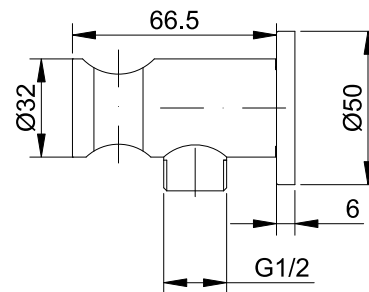

Chrome Finish

ABS"

99 2101C

Wall-Mounted Shower Elbow

G1/2" Female Thread Outlet

Chrome Finish

Brass

99 2115C
1/2" Wall Elbow with Shower Holder
 G1/2" Female Thread Outlet
 Chrome Finish
 Brass