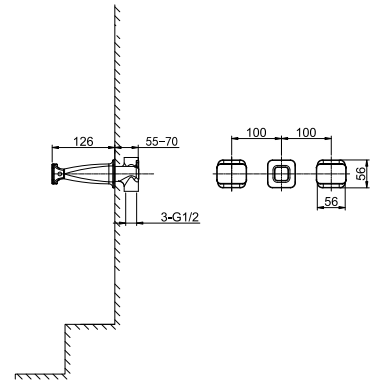

65 3700C
Wall-Mounted Mixer with Diverter
G1/2"x49 Ceramic Cartridge
M27.5x1.5x43 Turned Diverter
Two Ways
G1/2" Outlets and Inlets
Chrome Finish

65 4700C
Wall-Mounted Mixer without Diverter
G1/2"x49 Ceramic Cartridge
One Way
G1/2" Outlets and Inlets
Chrome Finish