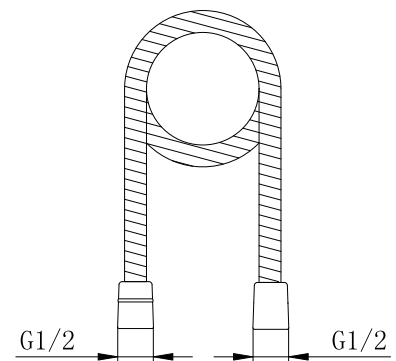

99 5203C
G1/2xG1/2 Flexible Hose
Gray Finish
PVC