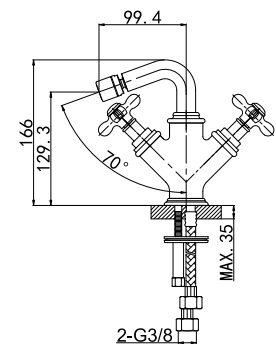

38 5001C
Double-Handle Bidet Mixer
G1/2"x38.5 Ceramic Cartridge
M22x1 Male Thread Aerator
3/8" Connecting Hoses
Chrome Finish