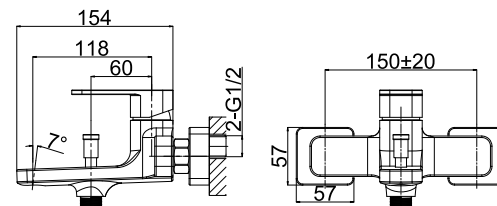

69 3101C
Wall-Mounted Shower/Bath Mixer
35 mm Ceramic Cartridge
M24x1 Hidden Aerator
M24x1.5x64 mm, Turned Diverter, 180°
G1/2" S-Shaped Connections
Chrome Finish