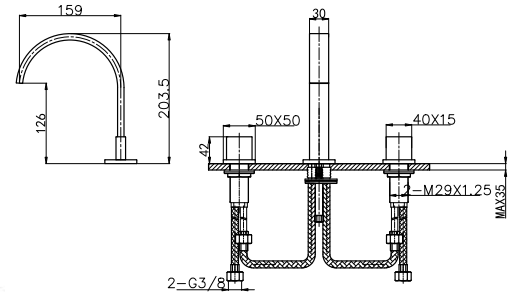

35 1301C
3-Hole Basin Mixer
G1/2"x19 Ceramic Cartridge
M24x1 Male Thread Aerator
Swiveled Spout
3/8" Connecting Hoses
Chrome Finish