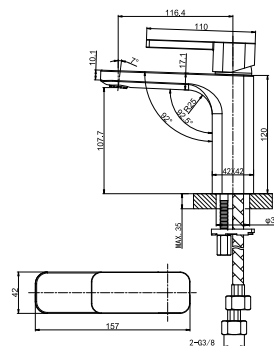

G1/2" Inlets

Chrome Finish

Handle HD8

ARINApus

NEW

69 1101C
Single-Lever Basin Mixer
 35 mm Ceramic Cartridge
 M24x1 Hidden Aerator
 3/8" Connecting Hoses
 Chrome Finish

69 1104C
Single-Lever Basin Mixer
 35 mm Ceramic Cartridge
 M24x1 Hidden Aerator
 3/8" Connecting Hoses
 Chrome Finish