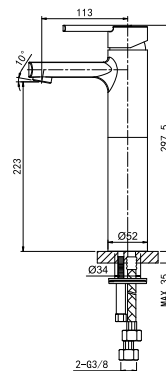

COLOGNE

32 1101C

Single-Lever Basin Mixer

40 mm Ceramic Cartridge
M24x1 Male Thread Aerator
3/8" Connecting Hoses
Chrome Finish

32 1104C

Single-Lever Basin Mixer

40 mm Ceramic Cartridge
M24x1 Male Thread Aerator
3/8" Connecting Hoses
Chrome Finish

32 2101C

Single-Lever Kitchen Mixer

40 mm Ceramic Cartridge
M18.5x1 Male Thread Aerator
Swiveled Spout
3/8" Connecting Hoses
Chrome Finish

32 3101C

Single-Lever Shower/Bath Mixer

40 mm Ceramic Cartridge
M28x1 Male Thread Aerator
M24x1.5x64 Automatic Diverter
G1/2" S-Shaped Connections
Chrome Finish