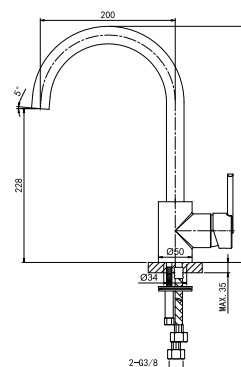

COLOGNE

32 1101C

Single-Lever Basin Mixer

40 mm Ceramic Cartridge
M24x1 Male Thread Aerator
3/8" Connecting Hoses
Chrome Finish

32 1104C

Single-Lever Basin Mixer

40 mm Ceramic Cartridge
M24x1 Male Thread Aerator
3/8" Connecting Hoses
Chrome Finish

32 2101C

Single-Lever Kitchen Mixer

40 mm Ceramic Cartridge
M18.5x1 Male Thread Aerator
Swiveled Spout
3/8" Connecting Hoses
Chrome Finish

32 3101C

Single-Lever Shower/Bath Mixer

40 mm Ceramic Cartridge
M28x1 Male Thread Aerator
M24x1.5x64 Automatic Diverter
G1/2" S-Shaped Connections
Chrome Finish