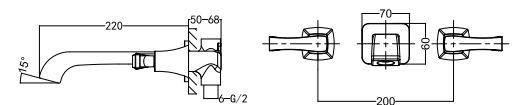

56 1703C
Wall-Mounted Basin Mixer
G1/2"x93 Ceramic Cartridge
M24x1 Hidden Aerator
G1/2" Inlets
Chrome Finish