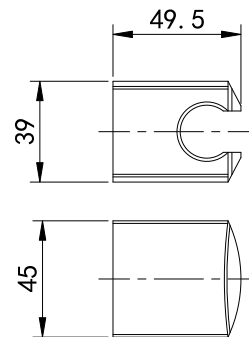

99 4206C
Fixed Shower Holder
Chrome Finish
ABS