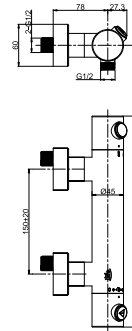

81 4104C
Thermostatic Shower Mixer
34 mm Thermostat Cartridge
G1/2" S-Shaped Connections
Chrome Finish