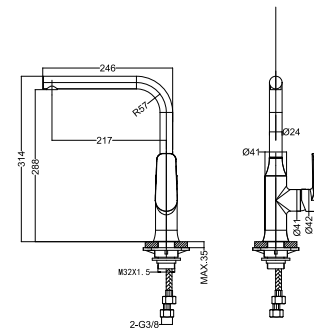

26 2102C
Single-Lever Kitchen Mixer
35 mm Ceramic Cartridge
M16.5x1 Male Thread Aerator
3/8" Connecting Hoses
Chrome Finish