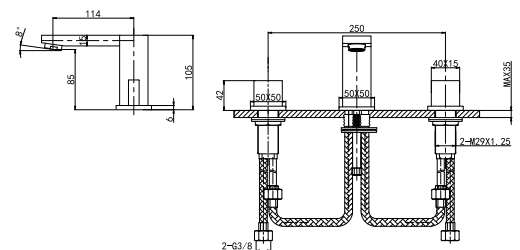

35 1302C
3-Hole Basin Mixer
G1/2"x19 Ceramic Cartridge
M24x1 Male Thread Aerator
Swiveled Spout
3/8" Connecting Hoses
Chrome Finish