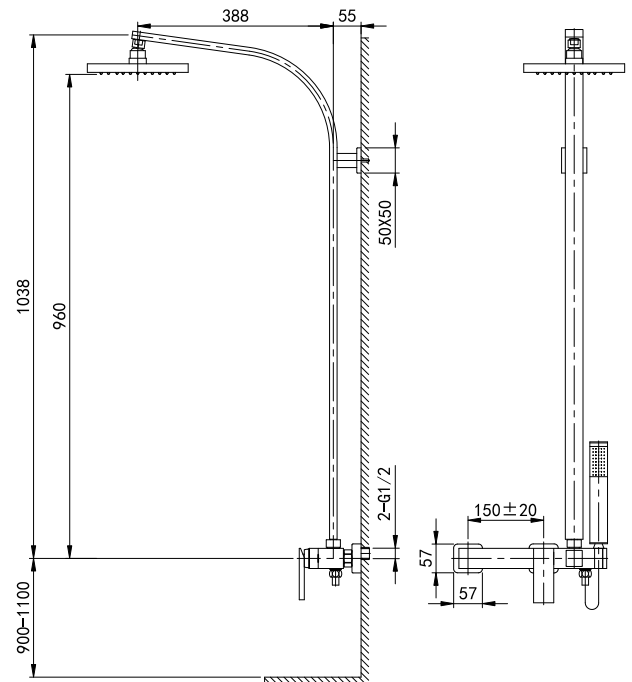

Single-Lever Rain-Shower Combination

35 mm Ceramic Cartridge
M22x1.5x12.5 Turned Diverter, 180°
G1/2" S-Shaped Connections
Chrome Finish