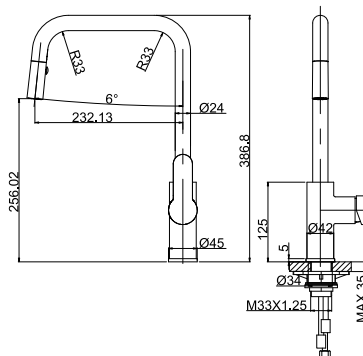

49 2905C
Pull-Out Spray Kitchen Mixer
35 mm Ceramic Cartridge
Handspray
3/8" Connecting Hoses
Chrome Finish