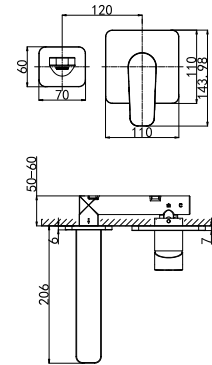

26 1701C
Wall-Mounted Basin Mixer
35 mm Ceramic Cartridge
M24x1 Male Thread Aerator
G1/2" Inlets
Chrome Finish