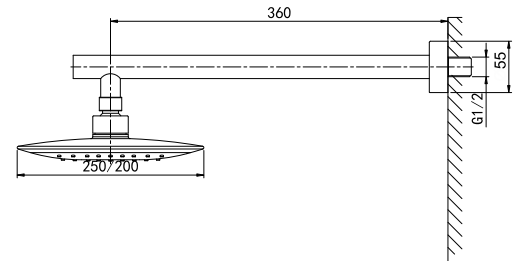

98 2228C

Single-Function Shower Head 10"

Chrome Finish

ABS