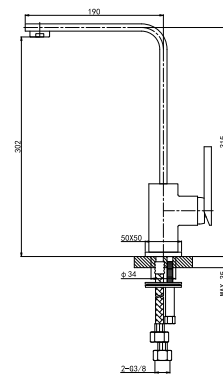

35 2101C
Single-Lever Kitchen Mixer
35 mm Ceramic Cartridge
M24x1 Male Thread Aerator
Swiveled Spout
3/8" Connecting Hoses
Chrome Finish