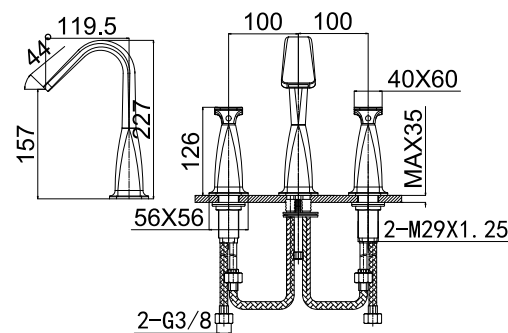

65 1303C
3-Hole Basin Mixer
G1/2"x93 Ceramic Cartridge
M32x8 Hidden Aerator
3/8" Connecting Hoses
Chrome Finish