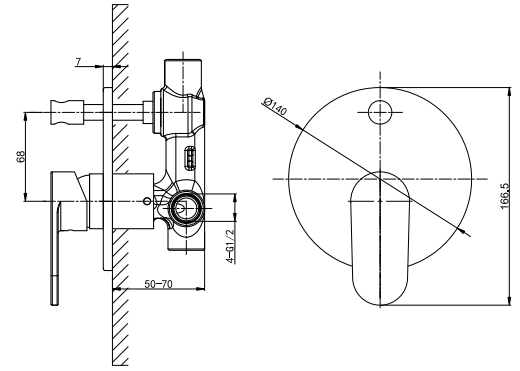

∅22x88 mm, Turned Diverter, 180°

Two Ways

G1/2" Outlet and Inlet

Chrome Finish

68 4700C

Wall-Mounted Mixer without Diverter

35 mm Ceramic Cartridge

One Way