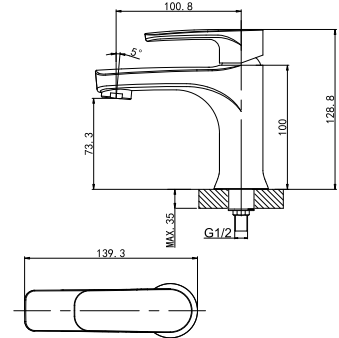

26 1121C – 26 1121C/L
Single Cold Basin Tap
25 mm Ceramic Cartridge
M24x1 Male Thread Aerator
3/8" Connecting Hoses
Chrome Finish