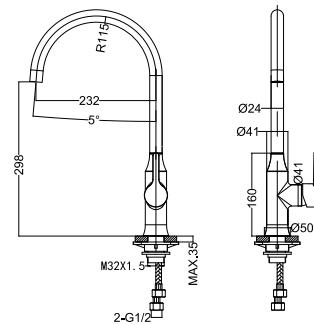

26 2107C
Single-Lever Kitchen Mixer
35 mm Ceramic Cartridge
M18.5x1 Female Thread Aerator
3/8" Connecting Hoses
Chrome Finish