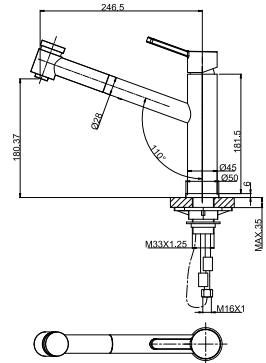

50 2901C
Pull-Out Spray Kitchen Mixer
35 mm Ceramic Cartridge
Handspray
3/8" Connecting Hoses
Chrome Finish