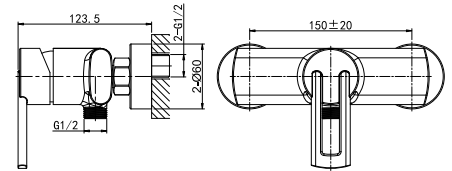

32 4101C
Single-Lever Shower Mixer
40 mm Ceramic Cartridge
G1/2" S-Shaped Connections
Chrome Finish