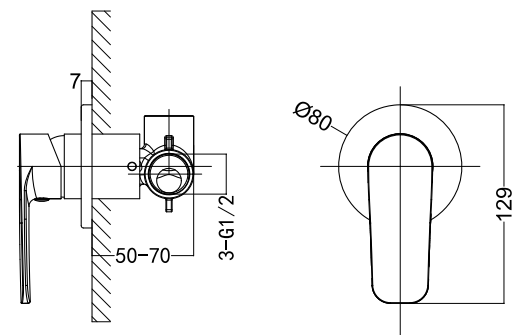

26 4700C
Wall-Mounted Mixer without Diverter
35 mm Ceramic Cartridge
One Way
G1/2" Inlets
Chrome Finish