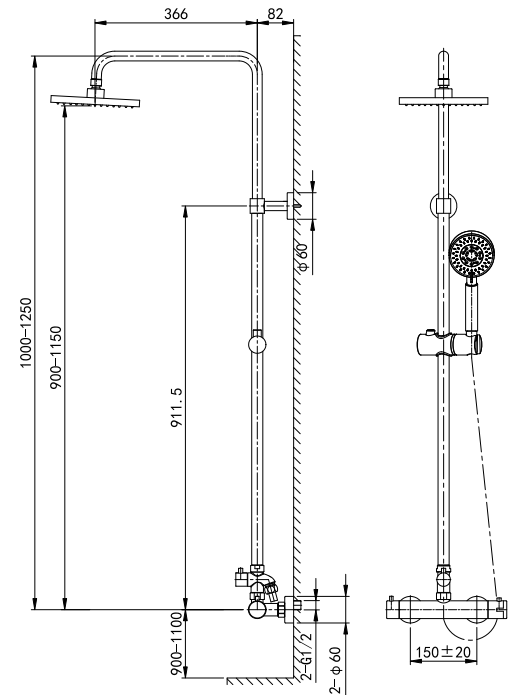

81 4604C
Thermostatic Rain-Shower Combination
34 mm Thermostat Cartridge
M24x1.5 mm Automatic Diverter
G1/2" S-Shaped Connections
Chrome Finish