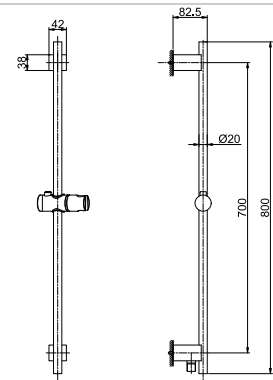

98 3116C
Sliding Wall Bar
Chrome Finish
Brass