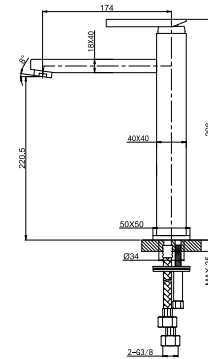

99 5203 C
G1/2xG1/2 Flexible Hose
 Gray Finish
 PVC

99 3301C
Bath Spout
 Chrome Finish

EVEREST

35 1101C
Single-Lever Basin Mixer
 35 mm Ceramic Cartridge
 M24x1 Male Thread Aerator
 Chrome Finish

35 1104C
Single-Lever Basin Mixer
 35 mm Ceramic Cartridge
 M24x1 Male Thread Aerator
 3/8" Connecting Hoses
 Chrome Finish