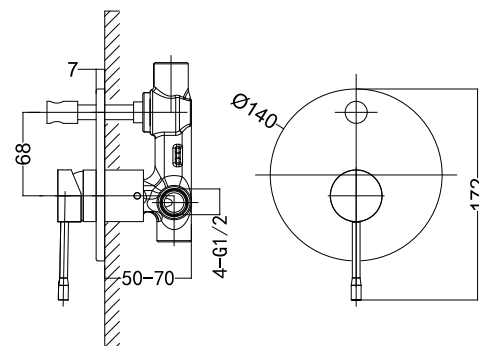

49 2905C
Pull-Out Spray Kitchen Mixer
 35 mm Ceramic Cartridge
 Handspray
 3/8" Connecting Hoses
 Chrome Finish

49 3700C
Wall-Mounted Mixer with Diverter
 35 mm Ceramic Cartridge
 ø22x88 mm, Turned Diverter, 180°
 Two Ways
 G1/2" Outlets and Inlets
 Chrome Finish