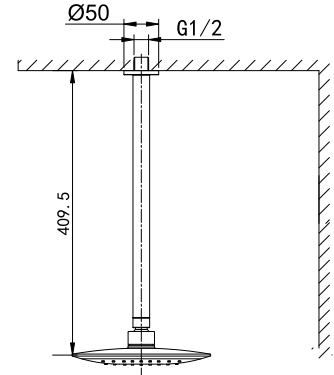

Single-Function Shower Head 10"

Chrome Finish

ABS