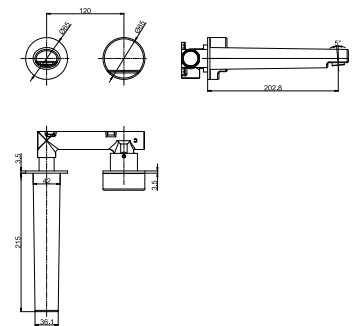

88 1701C
Wall-Mounted Basin Mixer
35 mm Ceramic Cartridge
G1/2" Inlets
Chrome Finish