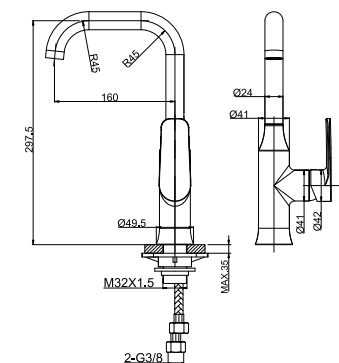

26 1103C
Single-Lever Basin Mixer
 35 mm Ceramic Cartridge
 M24x1 Male Thread Aerator
 3/8" Connecting Hoses
 Chrome Finish

26 1104C
Single-Lever Basin Mixer
 35 mm Ceramic Cartridge
 M24x1 Male Thread Aerator
 3/8" Connecting Hoses
 Chrome Finish

26 1105C
Single-Lever Basin Mixer
 35 mm Ceramic Cartridge
 M20x1 Female Thread Aerator
 3/8" Connecting Hoses
 Chrome Finish

26 1106C
Single-Lever Basin Mixer
 35 mm Ceramic Cartridge
 M18.5x1 Female Thread Aerator
 3/8" Connecting Hoses
 Chrome Finish