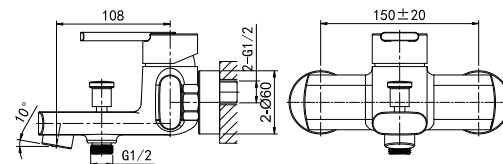

32 2101C

Single-Lever Kitchen Mixer

40 mm Ceramic Cartridge
M18.5x1 Male Thread Aerator
Swiveled Spout
3/8" Connecting Hoses
Chrome Finish

32 3101C

Single-Lever Shower/Bath Mixer

40 mm Ceramic Cartridge
M28x1 Male Thread Aerator
M24x1.5x64 Automatic Diverter
G1/2" S-Shaped Connections
Chrome Finish