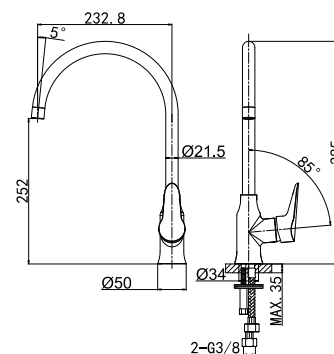

28 2101C
Single-Lever Kitchen Mixer
35 mm Ceramic Cartridge
M24x1 Female Thread Aerator
3/8" Connecting Hoses
Chrome Finish