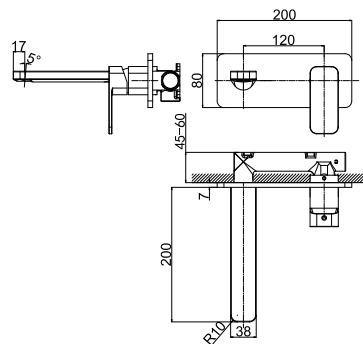

69 1701C
Wall-Mounted Basin Mixer
35 mm Ceramic Cartridge
M24x1 Hidden Aerator
G1/2" Inlets
Chrome Finish