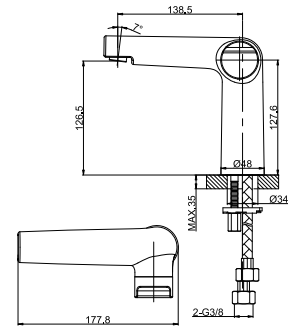

81 4604C
Thermostatic Rain-Shower Combination
 34 mm Thermostat Cartridge
 M24x1.5 mm Automatic Diverter
 G1/2" S-Shaped Connections
 Chrome Finish

FUSION

NEW

88 1101C
Single-Lever Basin Mixer
 35 mm Ceramic Cartridge
 M24x1 Hidden Aerator
 3/8" Connecting Hoses
 Chrome Finish
 Brass