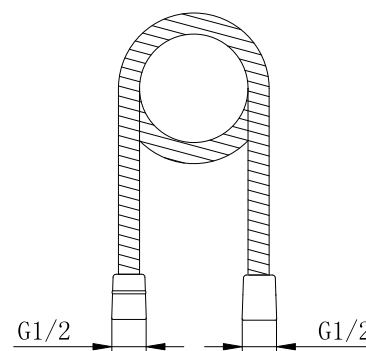

99 5203C
G1/2xG1/2 Flexible Hose
Gray Finish
PVC