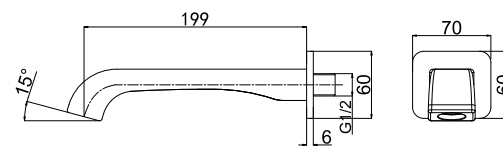

99 3111C
Bath Spout
M24x1 Hidden Larmina
G1/2" Female Thread
Chrome Finish
Brass