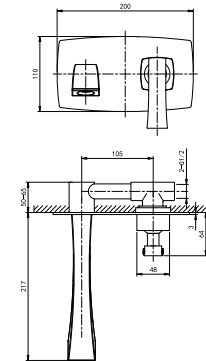

56 1701C
Wall-Mounted Basin Mixer
35 mm Ceramic Cartridge
M24x1 Hidden Aerator
G1/2" Inlets
Chrome Finish