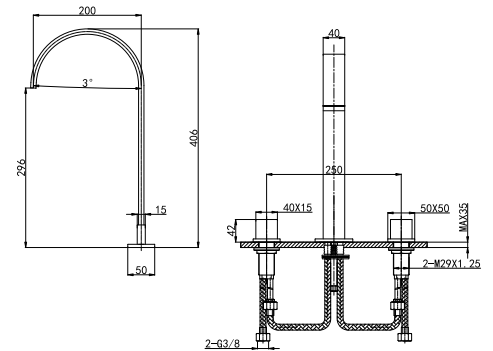

35 2103C
3-Hole Kitchen Mixer
G1/2"x19 Ceramic Cartridge
3/8" Connecting Hoses
Chrome Finish