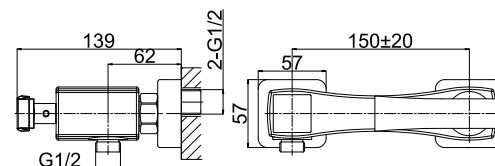

56 4101C
Single-Lever Shower Mixer
35 mm Ceramic Cartridge
G1/2" S-Shaped Connections
Chrome Finish