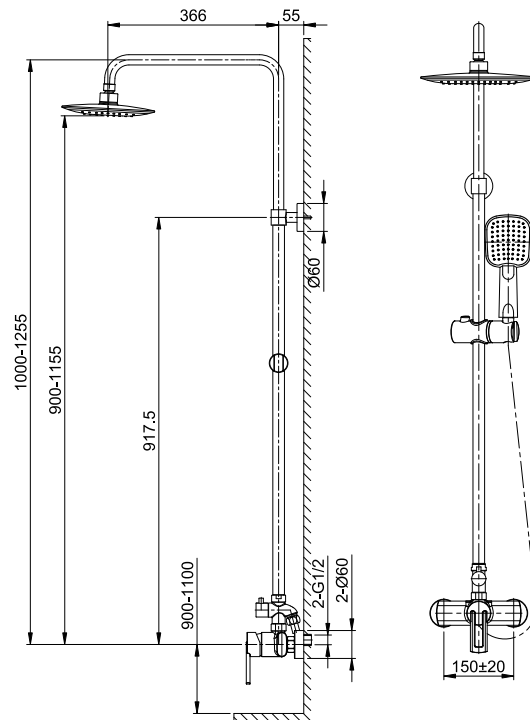

32 4601C
Single-Lever Rain-Shower Combination
40 mm Ceramic Cartridge
ø22x46 mm, Turned Diverter, 180°
S-Shaped Connections
Chrome Finish