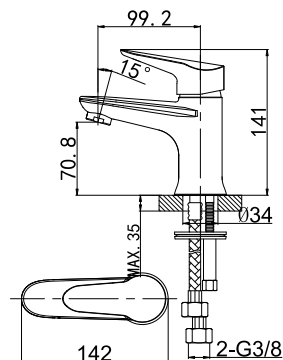

26 4700C
Wall-Mounted Mixer without Diverter
 35 mm Ceramic Cartridge
 One Way
 G1/2" Inlets
 Chrome Finish

PROLIFEplus

NEW

28 1101C
Single-Lever Basin Mixer
 35 mm Ceramic Cartridge
 M24x1 Male Thread Aerator
 3/8" Connecting Hoses
 Chrome Finish