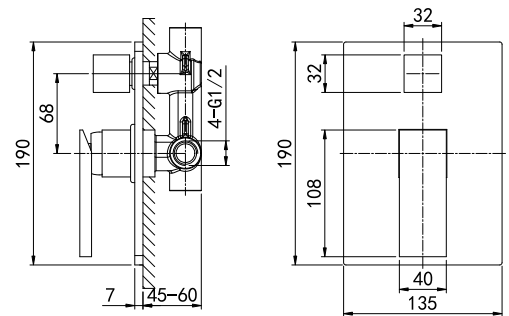

35 3700C
Wall-Mounted Mixer with Diverter
35 mm Ceramic Cartridge
ø22x66 mm, Turned Diverter, 180°
Two Ways
G1/2" Outlets and Inlets
Chrome Finish