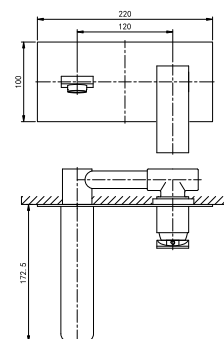

35 1701C
Wall-Mounted Basin Mixer
35 mm Ceramic Cartridge
M24x1 Male Thread Aerator
Chrome Finish