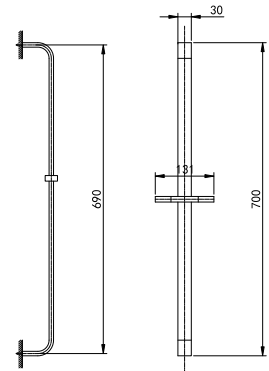

99 1309C
Ceiling-Mounted Shower Arm
G1/2" Female Thread Outlet
Chrome Finish
Brass

98 3119C
Sliding Wall Bar
Chrome Finish
Brass