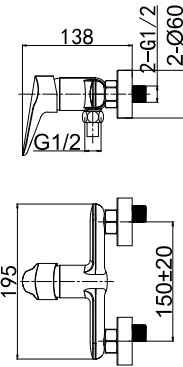

28 4101C
Single-Lever Shower Mixer
35 mm Ceramic Cartridge
G1/2" S-Shaped Connections
Chrome Finish