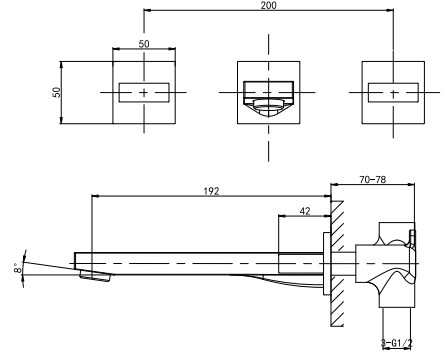

35 1704C
Wall-Mounted Basin Mixer
G1/2"x38.5 Ceramic Cartridge
M24x1 Male Thread Aerator
G1/2" Outlets and Inlets
Chrome Finish