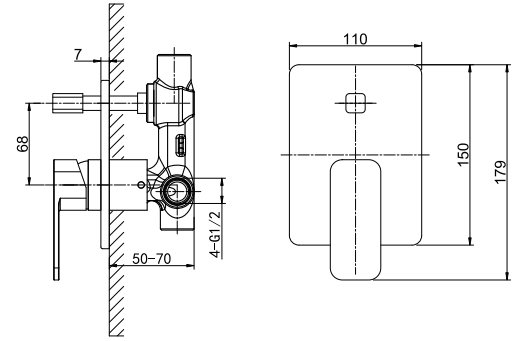

35 mm Ceramic Cartridge

ø22x88 mm, Turned Diverter, 180°

Two Ways

G1/2" Outlet and Inlet

Chrome Finish

69 4700C

Wall-Mounted Mixer without Diverter

35 mm Ceramic Cartridge