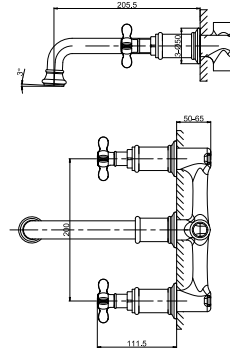

38 1701C
Wall-Mounted Basin Mixer
G1/2"x93 Ceramic Cartridge
M18.5x1 Hidden Aerator
G1/2" Outlets and Inlets
Chrome Finish