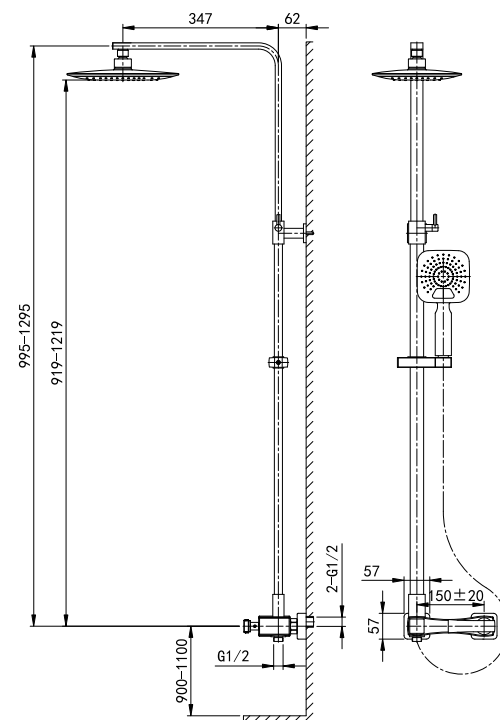

56 4601C
Shower Combination
35 mm Ceramic Cartridge
ø22x46 mm, Turned Diverter, 180°
G1/2" S-Shaped Connections
Chrome Finish