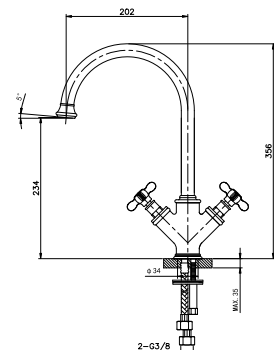

38 2101C
Double-Handle Kitchen Mixer
G1/2"x38.5 Ceramic Cartridge
M18.5x1 Hidden Aerator
3/8" Connecting Hoses
Chrome Finish