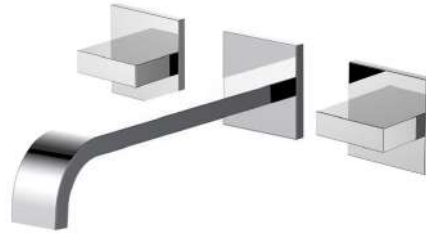

35 1703C
Wall-Mounted Basin Mixer
G1/2"x38.5 Ceramic Cartridge
G1/2" Outlets and Inlets
Chrome Finish