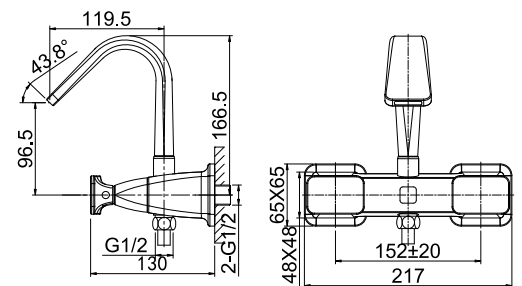

65 3103C
Double-Handle Bath Mixer
G1/2"x38.5 Ceramic Cartridge
M32x8 Hidden Aerator
M20x1 Automatic Diverter
G1/2"S-Shaped Connections
3/8" Connecting Hoses
Chrome Finish