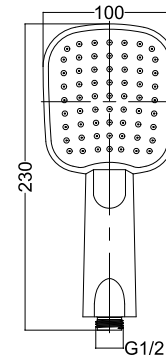

Single-Function Handshower

Chrome Finish

ABS"