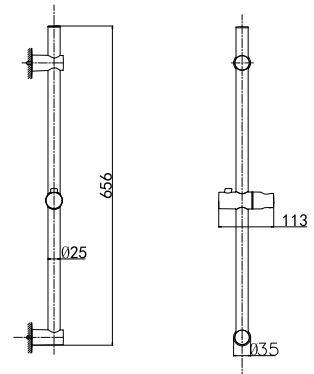

Sliding Wall Bar

Chrome Finish

Stainless Steel/ABS"