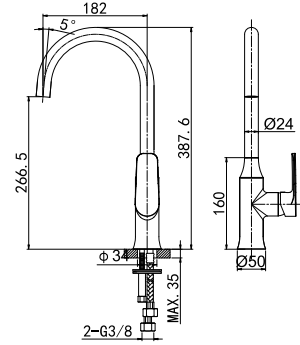

26 1107C
Single-Lever Basin Mixer
35 mm Ceramic Cartridge
M18.5x1 Female Thread Aerator
3/8" Connecting Hoses
Chrome Finish