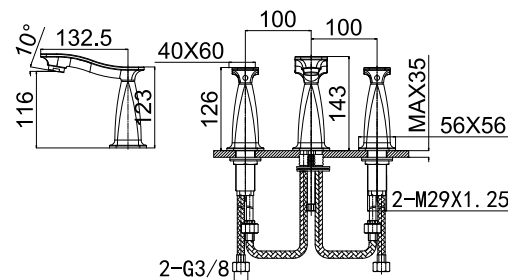

65 1301C
3-Hole Basin Mixer
G1/2"x93 Ceramic Cartridge
M24x1 Male Thread Aerator
3/8" Connecting Hoses
Chrome Finish