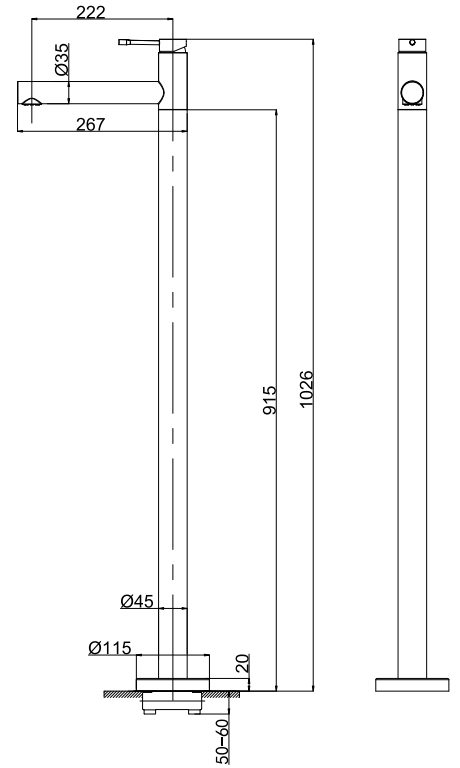

49 1801C
Floor-Standing Basin Mixer
35 mm Ceramic Cartridge
M24x1 Hidden Aerator
Chrome Finish