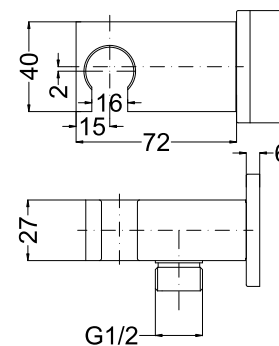

99 2114C
1/2" Wall Elbow with Shower Holder
G1/2" Female Thread Outlet
Chrome Finish
Brass