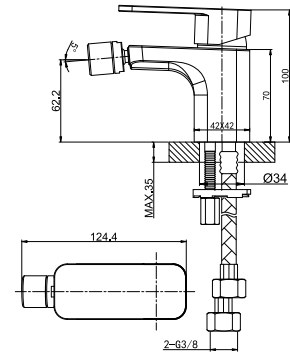

Single-Lever Bidet Mixer

35 mm Ceramic Cartridge

M22x1 Female Thread Aerator

3/8" Connecting Hoses

Chrome Finish