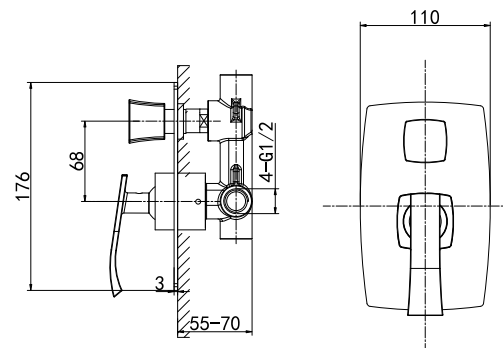

56 3700C
Wall-Mounted Mixer with Diverter
35 mm Ceramic Cartridge
ø22x88mm, Turned Diverter, 180°
Three Ways
G1/2" Outlets and Inlets
Chrome Finish