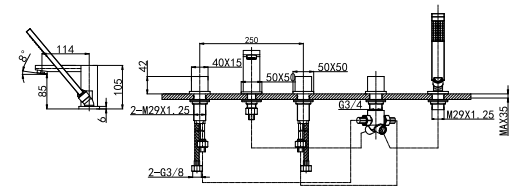

35 3302C
5-Hole Shower/Bath Mixer
G1/2"x19 Ceramic Cartridge
M24x1 Male Thread Aerator
ø31.5x117.5 mm, Turned Diverter, 90°
G1/2" Outlets and Inlets
3/8" Connecting Hoses
Chrome Finish