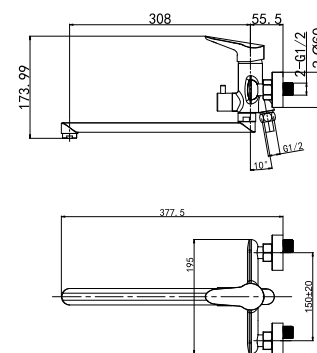

28 3102C
Single-Lever Shower/Bath Mixer
35 mm Ceramic Cartridge
M24x1 Male Thread Aerator
Ø22x46 mm, Turned Diverter, 180°
G1/2" S-Shaped Connections
Chrome Finish