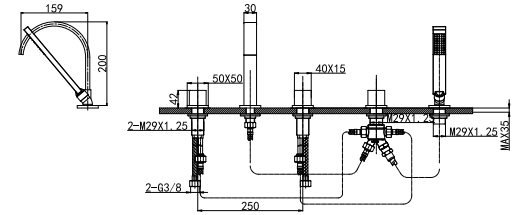

35 3301C
5-Hole Shower/Bath Mixer
G1/2"x19 Ceramic Cartridge
ø31.5x117.5 mm, Turned Diverter, 90°
G1/2" Outlets and Inlets
3/8" Connecting Hoses
Chrome Finish