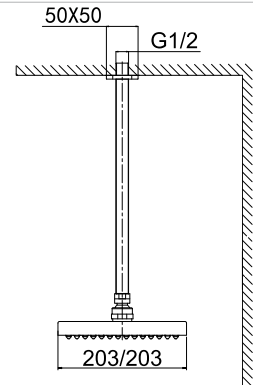

98 2106C
Overhead Shower 8"
Chrome Finish
Brass