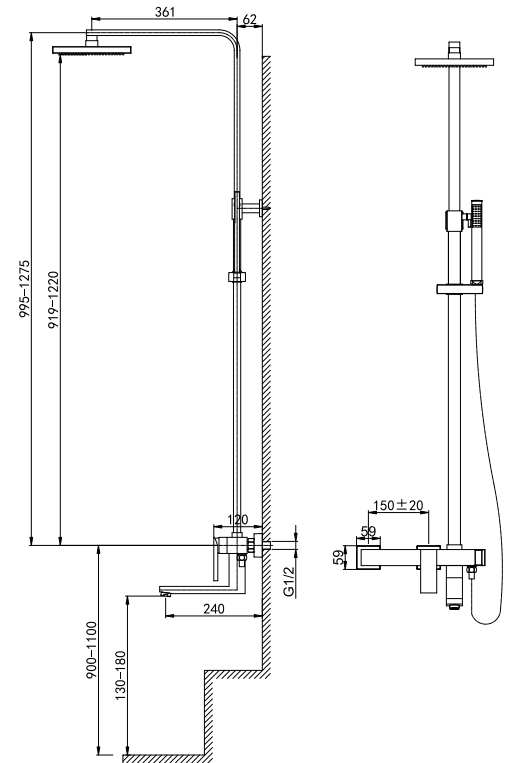

35 3602C
Shower/Bath Combination
35 mm Ceramic Cartridge
M24x1 Male Thread Aerator
Swiveled Spout
ø34.5x54 mm, Turned Diverter, 360°
G1/2" S-Shaped Connections
Chrome Finish