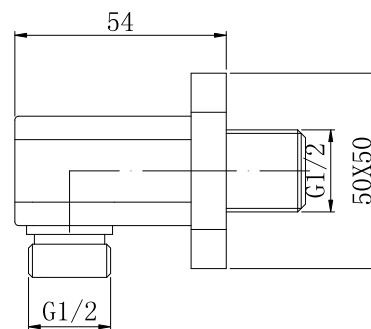

99 2103C
Wall-Mounted Shower Elbow
G1/2" Female Thread Outlet
Chrome Finish
Brass