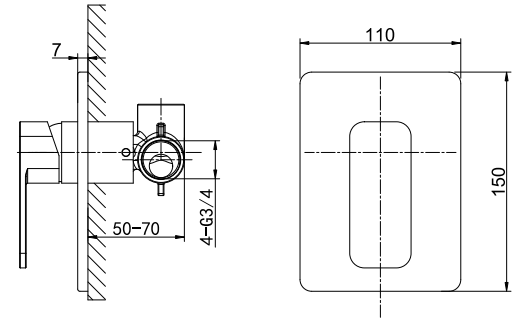

Wall-Mounted Mixer without Diverter

35 mm Ceramic Cartridge

One Way

G1/2" Inlet

Chrome Finish