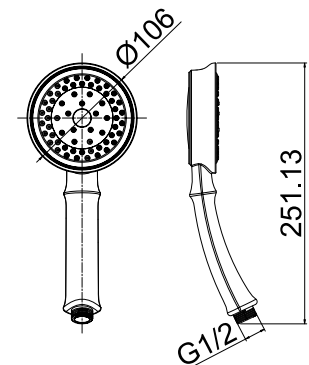

99 1105
Wall-Mounted Shower Arm
G1/2" Male Thread Outlet
Chrome Finish
Brass

98 1242C
3-Function Handshower
Chrome Finish
ABS