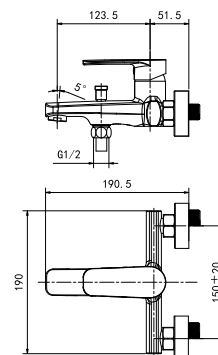

26 3101C
Single-Lever Shower/Bath Mixer
35 mm Ceramic Cartridge
M24x1 Male Thread Aerator
M22x1.5x64 Automatic Diverter
Chrome Finish