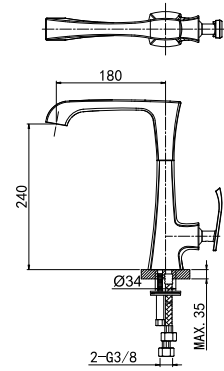

56 2101C
Single-Lever Kitchen Mixer
35 mm Ceramic Cartridge
M24x1 Hidden Aerator
Swiveled Spout
3/8" Connecting Hoses
Chrome Finish