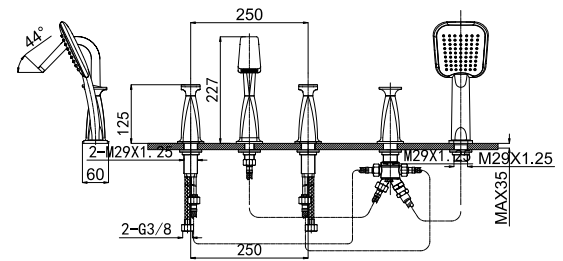

65 3303C
5-Hole Shower/Bath Mixer
G1/2"x93 Ceramic Cartridge
M32x8 Hidden Aerator
ø31.5x117.5 mm, Turned Diverter
3/8" Connecting Hoses
Chrome Finish