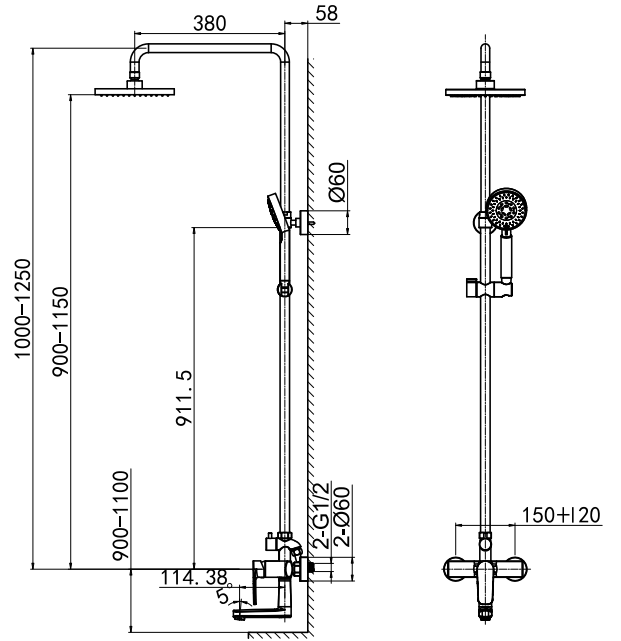

26 2107C
Single-Lever Kitchen Mixer
 35 mm Ceramic Cartridge
 M18.5x1 Female Thread Aerator
 3/8" Connecting Hoses
 Chrome Finish

26 3101C
Single-Lever Shower/Bath Mixer
 35 mm Ceramic Cartridge
 M24x1 Male Thread Aerator
 M22x1.5x64 Automatic Diverter
 Chrome Finish

26 3102C
Single-Lever Shower/Bath Mixer
 35 mm Ceramic Cartridge
 M24x1 Male Thread Aerator
 Swiveled Spout
 ø22x46 mm, Turned Diverter, 180°
 G1/2" S-Shaped Connections
 Chrome Finish

26 3601C
Shower/Bath Combination
 35 mm Ceramic Cartridge
 M24x1 Male Thread Aerator
 ø28x72 mm, Turned Diverter, 360°
 G1/2" S-Shaped Connections
 Chrome Finish