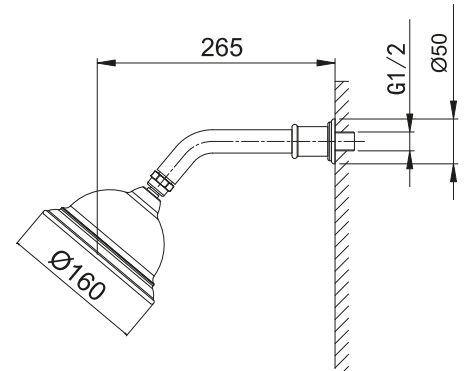

99 1301C
Ceiling-Mounted Shower Arm
G1/2" Male Thread Outlet
Chrome Finish
Brass

98 2126C
Single-Function Shower Head 6"
Chrome Finish
ABS