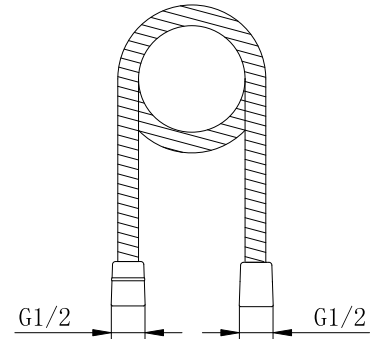

98 1504C
Single-Function Handshower
Chrome Finish
Brass

99 5203C
Flexible Hose, G1/2xG1/2
Gray Finish
PVC