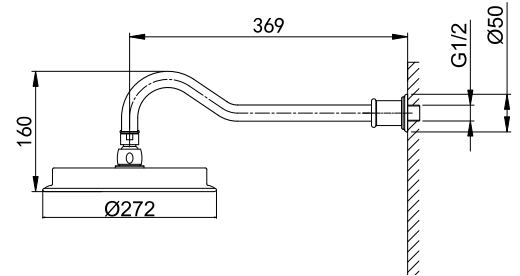

98 2158C
Overhead Shower 8"
Chrome Finish
Brass