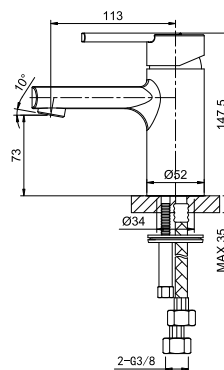

32 1101C

Single-Lever Basin Mixer

40 mm Ceramic Cartridge
M24x1 Male Thread Aerator
3/8" Connecting Hoses
Chrome Finish