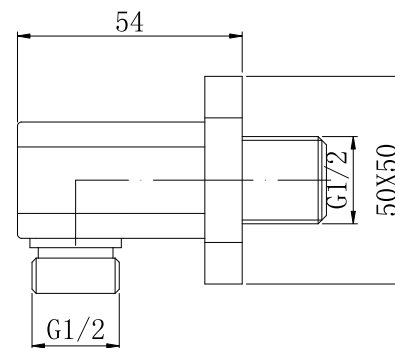

99 2114C
1/2" Wall Elbow with Shower Holder
 G1/2" Female Thread Outlet
 Chrome Finish
 Brass

99 3111C
Bath Spout
 M24x1 Hidden Larmina
 G1/2" Female Thread
 Chrome Finish
 Brass

99 5203C
G1/2xG1/2 Flexible Hose
 Gray Finish
 PVC