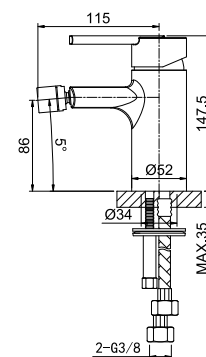

32 5001C
Single-Lever Bidet Mixer
40 mm Ceramic Cartridge
M22x1 Female Thread Aerator
3/8" Connecting Hoses
Chrome Finish