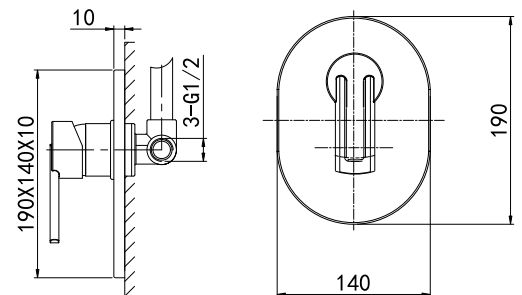

32 4700C
Wall-Mounted Mixer without Diverter
40 mm Ceramic Cartridge
One Way
G1/2" Outlets and Inlets
Chrome Finish