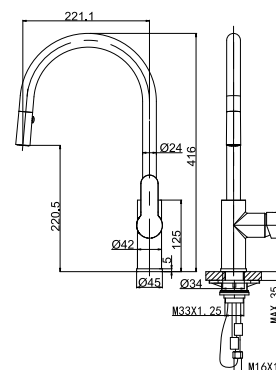

49 2902C
Pull-Out Spray Kitchen Mixer
35 mm Ceramic Cartridge
Handspray
3/8" Connecting Hoses
Chrome Finish