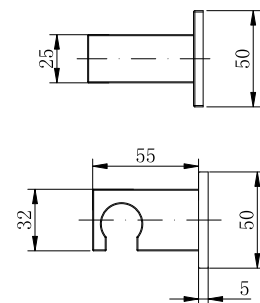

99 4214C
Fixed Shower Holder
Chrome Finish
Brass