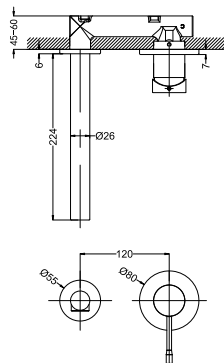

49 1706C
Wall-Mounted Basin Mixer
35 mm Ceramic Cartridge
M18.5x1 Hidden Aerator
G1/2" Inlets
Chrome Finish