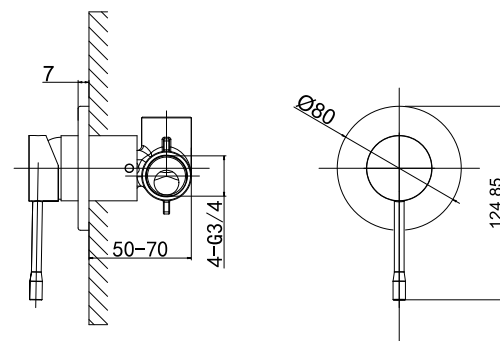

49 4700C
Wall-Mounted Mixer without Diverter
35 mm Ceramic Cartridge
One Way
G1/2" Inlets
Chrome Finish