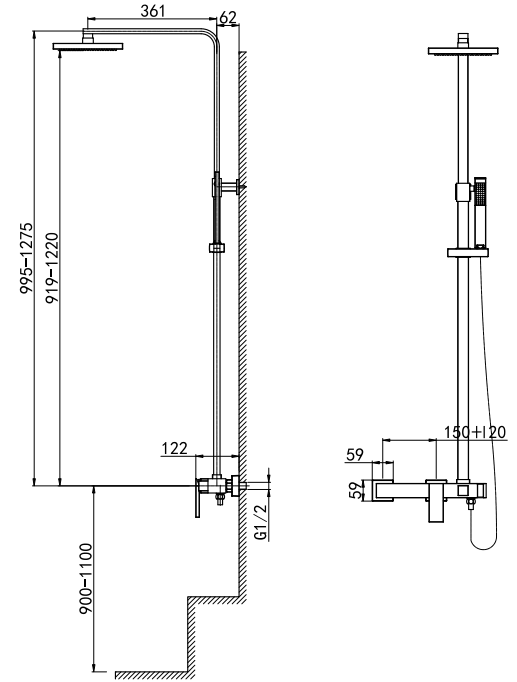

35 4604C
Single-Lever Rain-Shower Combination
35 mm Ceramic Cartridge
M22x1.5 Turned Diverter, 180°
G1/2" S-Shaped Connections
Chrome Finish