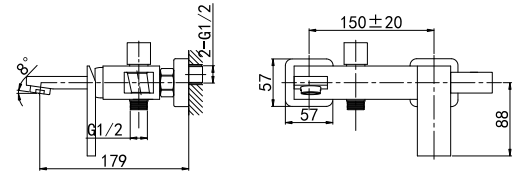

35 3101C
Single-Lever Shower/Bath Mixer
35 mm Ceramic Cartridge
M24x1 Male Thread Aerator
ø22x46 mm, Turned Diverter, 180°
G1/2" S-Shaped Connections
Chrome Finish