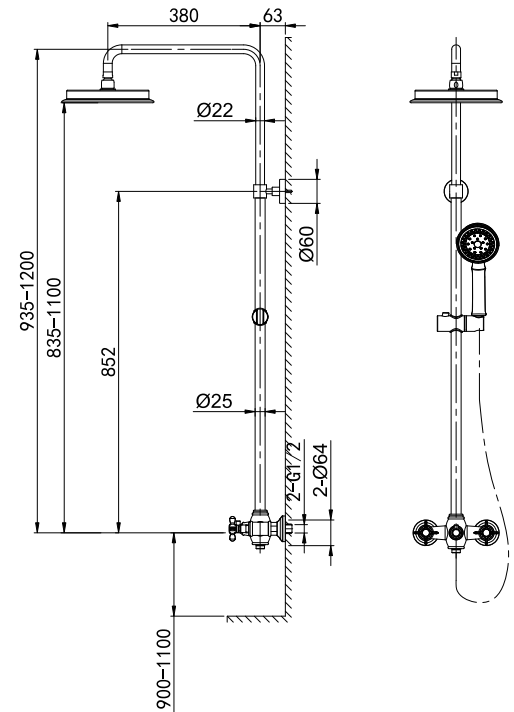

38 4601C
Shower/Bath Combination
G1/2"x38.5 Ceramic Cartridge
G1/2" S-Shaped Connections
Chrome Finish