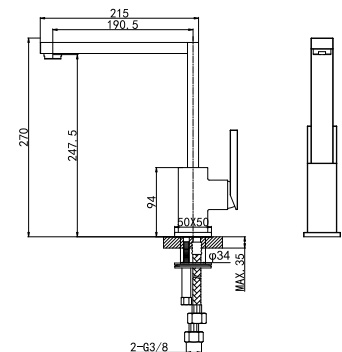

35 2106C
Single-Lever Kitchen Mixer
35 mm Ceramic Cartridge
M24x1 Male Thread Aerator
3/8" Connecting Hoses
Chrome Finish