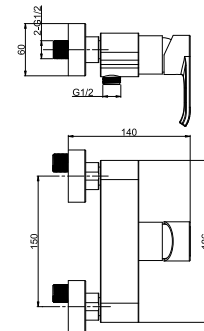

52 4101C
Single-Lever Shower Mixer
35 mm Ceramic Cartridge
G1/2" S-Shaped Connections
Chrome Finish