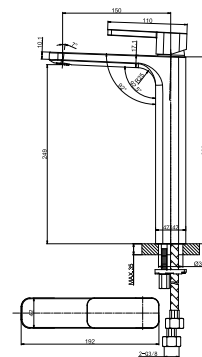

69 1104C
Single-Lever Basin Mixer
35 mm Ceramic Cartridge
M24x1 Hidden Aerator
3/8" Connecting Hoses
Chrome Finish