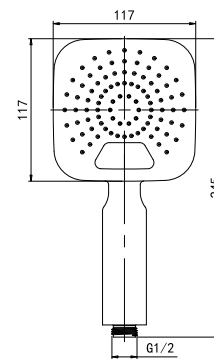

98 1230C
2-Function Handshower
Chrome Finish
ABS