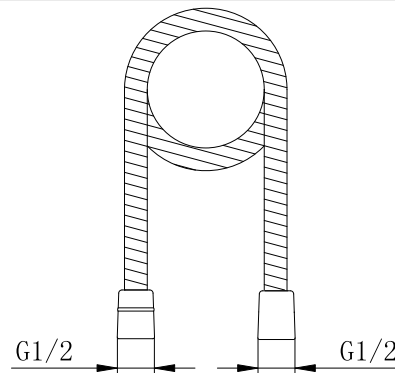

99 5203 C
G1/2xG1/2 Flexible Hose
Gray Finish
PVC