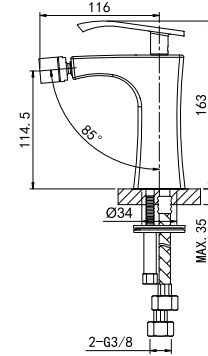

56 5001C
Single-Lever Bidet Mixer
35 mm Ceramic Cartridge
M22x1 Female Thread Aerator
3/8" Connecting Hoses
Chrome Finish