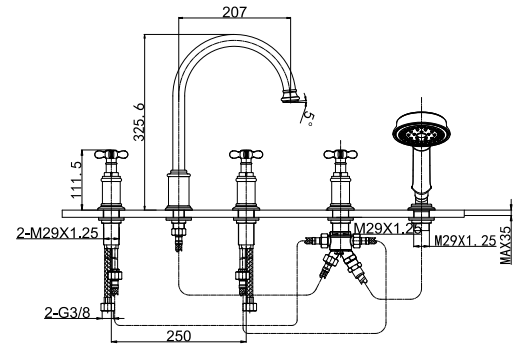

38 3301C

5-Hole Shower/Bath Mixer

G1/2"x93 Ceramic Cartridge

M18.5x1 Hidden Aerator

ø18x94 mm, Turned Diverter

3/8" Connecting Hoses

Chrome Finish