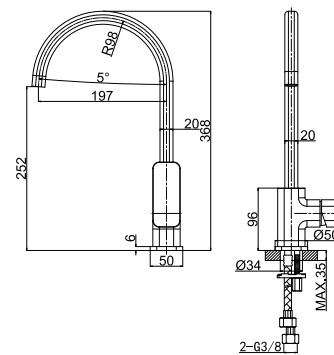

69 2102C
Single-Lever Kitchen Mixer
35 mm Ceramic Cartridge
M16.5x14 Hidden Aerator
3/8" Connecting Hoses
Chrome Finish