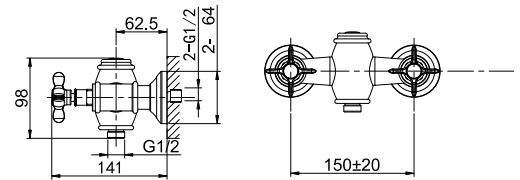

Chrome Finish

38 3102C

Double-Handle Shower Mixer/Bath Mixer

G1/2"x38.5 Ceramic Cartridge

M18.5x1 Hidden Aerator

ø22x66 mm, Turned Diverter, 180°

G1/2" S-Shaped Connection

Chrome Finish