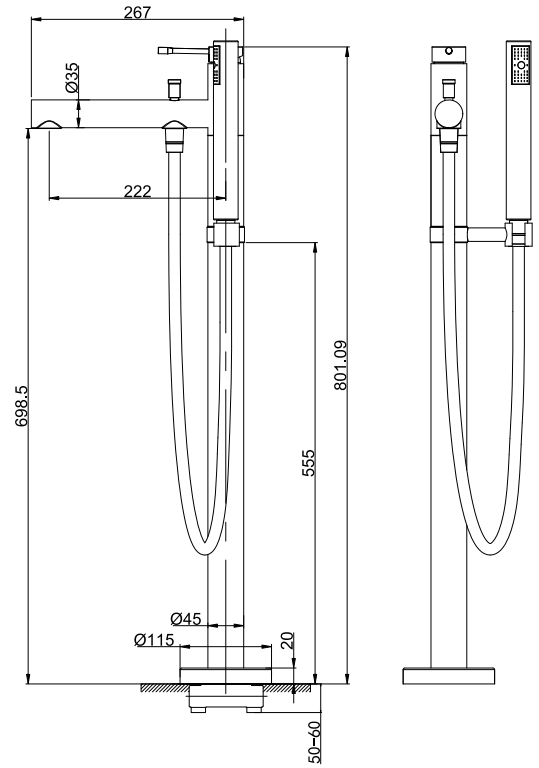

49 3801C
Floor-Standing Shower/Bath Mixer
Ceramic Cartridge
Chrome Finish