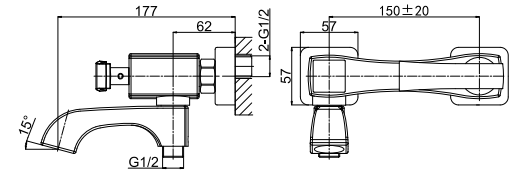

56 2101C
Single-Lever Kitchen Mixer
 35 mm Ceramic Cartridge
 M24x1 Hidden Aerator
 Swiveled Spout
 3/8" Connecting Hoses
 Chrome Finish

56 3101C
Single-Lever Basin Mixer
 35 mm Ceramic Cartridge
 M24x1 Hidden Aerator
 Swiveled Spout
 G1/2" S-Shaped Connections
 Chrome Finish