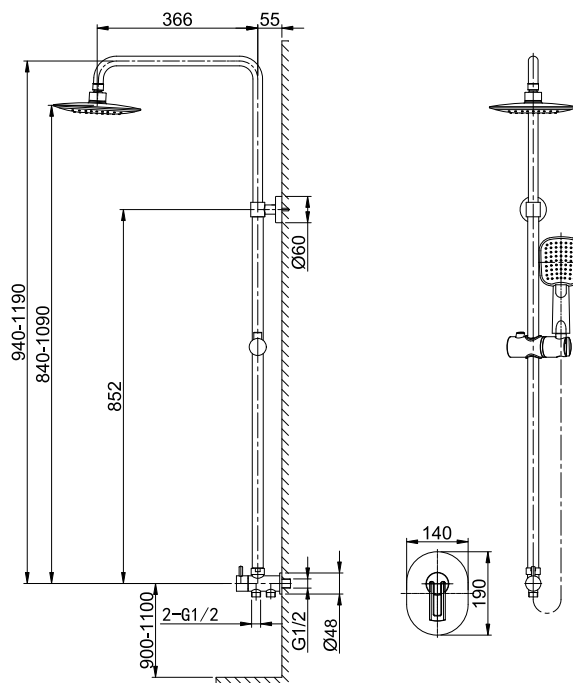

32 4704C
Shower/Bath Combination
40 mm Ceramic Cartridge
G1/2" Outlets and Inlets
Chrome Finish