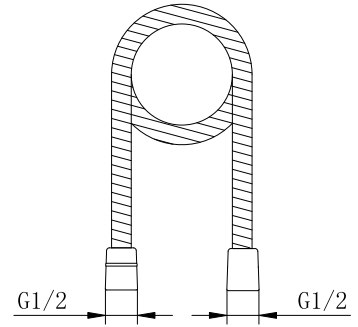

99 5203C
G1/2xG1/2 Flexible Hose
Gray Finish
PVC