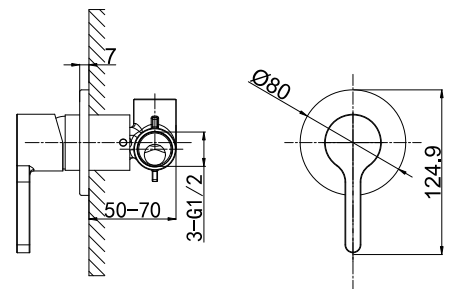

50 4700C
Wall-Mounted Mixer without Diverter
35 mm Ceramic Cartridge
One Way
G1/2" Inlets
Chrome Finish