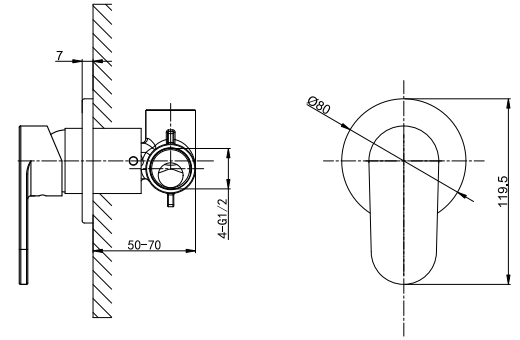

Wall-Mounted Mixer without Diverter

35 mm Ceramic Cartridge

One Way

G1/2" Inlets

Chrome Finish