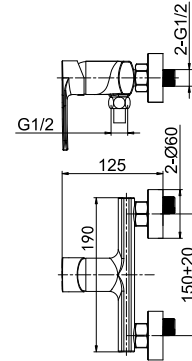

26 4101C
Single-Lever Shower Mixer
35 mm Ceramic Cartridge
G1/2" S-Shaped Connections
Chrome Finish