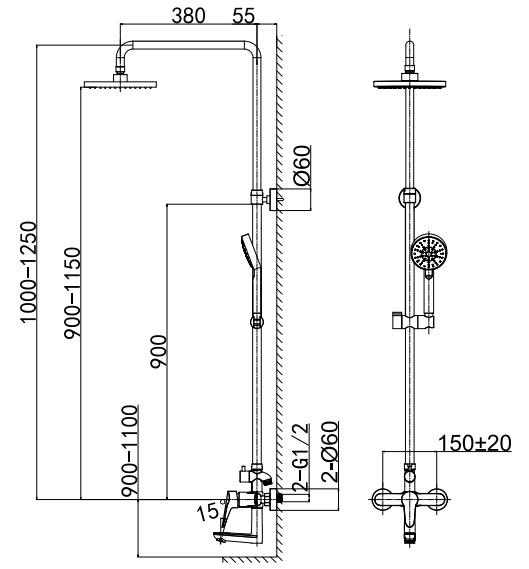

28 3601C
Shower/Bath Combination
35 mm Ceramic Cartridge
M24x1 Male Thread Aerator
Swiveled Spout
ø27x51.2 mm, Turned Diverter, 360°
G1/2" S-Shaped Connections
Chrome Finish