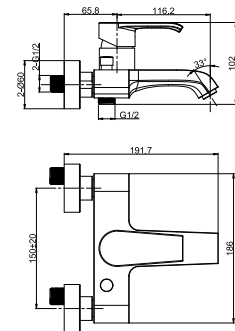

52 3101C
Single-Lever Shower/Bath Mixer
35 mm Ceramic Cartridge
M24x1 Hidden aerator
Pressed Diverter
G1/2" S-Shaped Connections
Chrome Finish