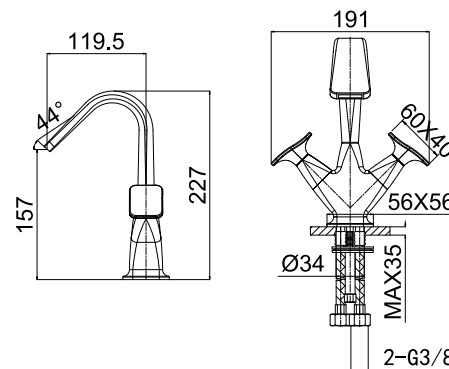

65 1103C
Double-Handle Basin Mixer
G1/2"x38.5 Ceramic Cartridge
M32x8 Hidden Aerator
3/8" Connecting Hoses
Chrome Finish