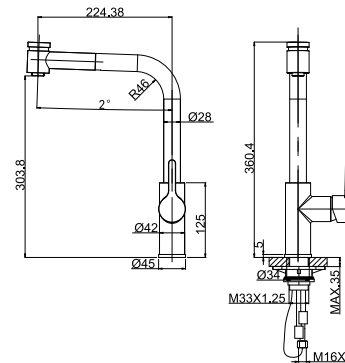

49 2904C
Pull-Out Spray Kitchen Mixer
35 mm Ceramic Cartridge
Handspray
3/8" Connecting Hoses
Chrome Finish