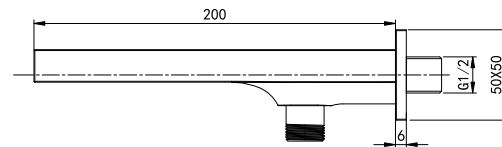

99 3205C

Bath Spout with Diverter

M24x1 Male Thread Larmina

M24x1.5 Automatic Diverter

G1/2" Female Thread

Chrome Finish

Brass