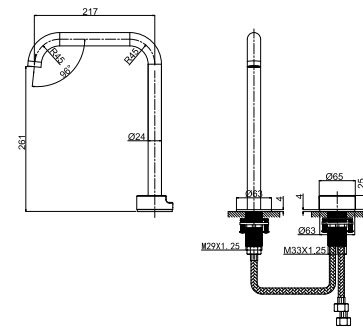

88 2101C
Single-Lever Kitchen Mixer
35 mm Ceramic Cartridge
M18.5x1 Hidden Aerator
Swiveled Spout
3/8" Connecting Hoses
Chrome Finish