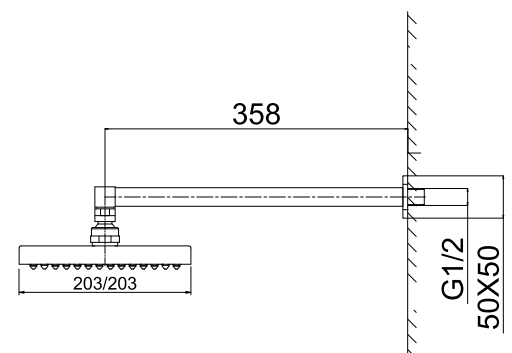

99 1103C
Wall-Mounted Shower Arm
G1/2" Male Thread Outlet
Chrome Finish
Brass