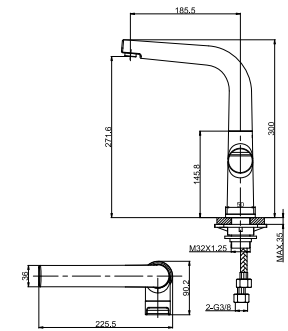

88 1102C
Single-Lever Basin Mixer
35 mm Ceramic Cartridge
M24x1 Hidden Aerator
3/8" Connecting Hoses
Chrome Finish
Brass