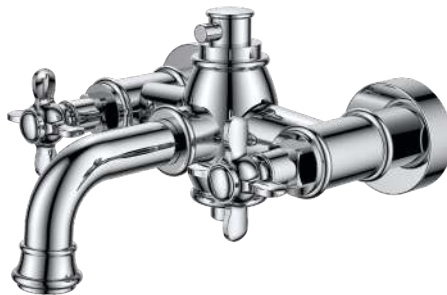

Chrome Finish

38 3102C

Double-Handle Shower Mixer/Bath Mixer

G1/2"x38.5 Ceramic Cartridge

M18.5x1 Hidden Aerator

ø22x66 mm, Turned Diverter, 180°

G1/2" S-Shaped Connection

Chrome Finish