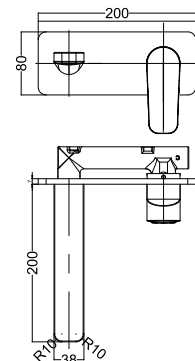

26 1702C
Wall-Mounted Basin Mixer
35 mm Ceramic Cartridge
M24x1 Male Thread Aerator
G1/2" Inlets
Chrome Finish