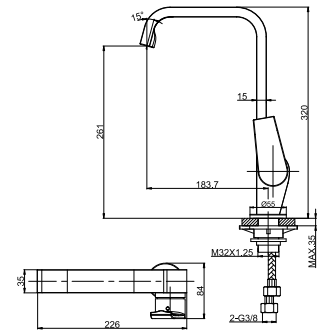

52 2101C
Single-Lever Kitchen Mixer
25 mm Ceramic Cartridge
M16.5x1 Hidden aerator
Swiveled Spout
3/8" Connecting Hoses
Chrome Finish
Brass