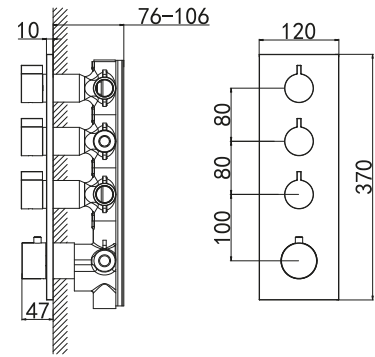

81 3785C
Thermostatic Shower/Bath Mixer
ø34.5x105 Thermostat Cartridge
Chrome Finish