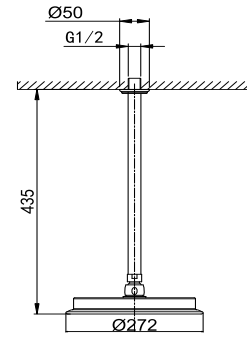

99 1108C
Wall-Mounted Shower Arm
G1/2" Female Thread Outlet
Chrome Finish
Brass

98 2158C
Overhead Shower 8"
Chrome Finish
ABS