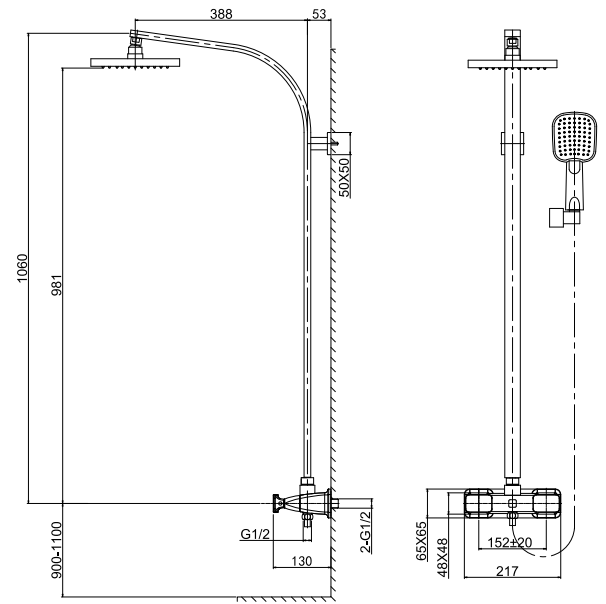

65 4601C
Double-Handle Shower Mixer
G1/2"x38.5 Ceramic Cartridge
M20x1 Automatic Diverter
G1/2" S-Shaped Connections
Chrome Finish

98 2106C
Overhead Shower 8"
Chrome Finish
Brass