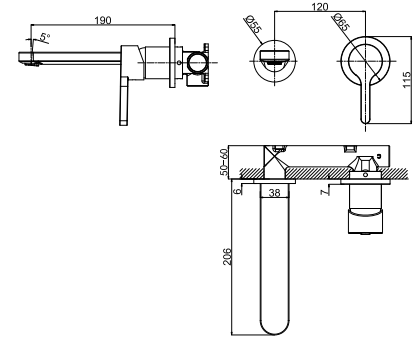

DIADEM

NEW

Short Version 50 1101C
 Long Version 50 1104C
Single-Lever Basin Mixer
 35 mm Ceramic Cartridge
 M24x1 Hidden Aerator
 3/8" Connecting Hoses
 Chrome Finish

50 1701C
Wall-Mounted Basin Mixer
 35 mm Ceramic Cartridge
 M24x1 Hidden Aerator
 G1/2" Inlets
 Chrome Finish

50 2901C
Pull-Out Spray Kitchen Mixer
 35 mm Ceramic Cartridge
 Handspray
 3/8" Connecting Hoses
 Chrome Finish

50 3700C
Wall-Mounted Mixer with Diverter
 35 mm Ceramic Cartridge
 ø22x88 mm, Turned Diverter, 180°
 Two Ways
 G1/2" Outlets and Inlets
 Chrome Finish