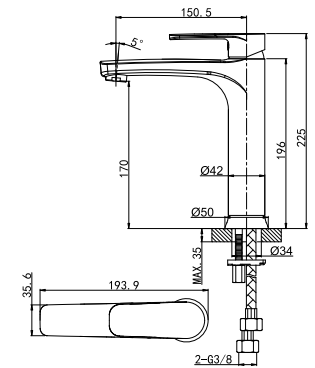

26 1103C
Single-Lever Basin Mixer
 35 mm Ceramic Cartridge
 M24x1 Male Thread Aerator
 3/8" Connecting Hoses
 Chrome Finish

26 1104C
Single-Lever Basin Mixer
 35 mm Ceramic Cartridge
 M24x1 Male Thread Aerator
 3/8" Connecting Hoses
 Chrome Finish