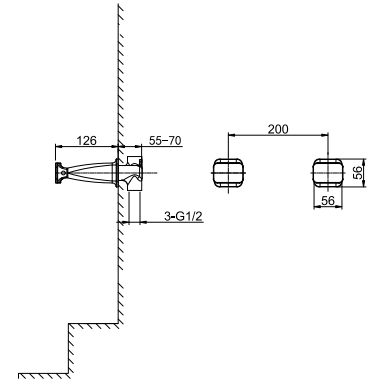

65 3700C
Wall-Mounted Mixer with Diverter
G1/2"x49 Ceramic Cartridge
M27.5x1.5x43 Turned Diverter
Two Ways
G1/2" Outlets and Inlets
Chrome Finish

65 4700C
Wall-Mounted Mixer without Diverter
G1/2"x49 Ceramic Cartridge
One Way
G1/2" Outlets and Inlets
Chrome Finish

65 4601C
Double-Handle Shower Mixer
G1/2"x38.5 Ceramic Cartridge
M20x1 Automatic Diverter
G1/2" S-Shaped Connections
Chrome Finish

98 2106C
Overhead Shower 8"
Chrome Finish
Brass

99 1103C
Wall-Mounted Shower Arm
G1/2" Male Thread Outlet
Chrome Finish
Brass