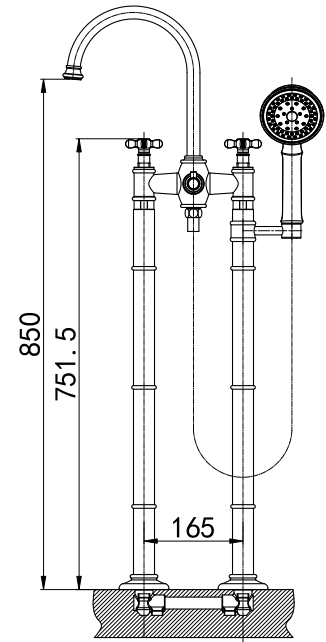

38 4101C

Double-Handle Shower Mixer

G1/2"x38.5 Ceramic Cartridge

G1/2" S-Shaped Connections

Chrome Finish

38 3801C
Floor-Standing Shower/Bath Mixer
 G1/2"x38.5 Ceramic Cartridge
 M24x1 Hidden Aerator
 ø33x27 mm, Turned Diverter, 90°
 G1/2" Inlets
 Chrome Finish

38 4601C
Shower/Bath Combination
 G1/2"x38.5 Ceramic Cartridge
 G1/2" S-Shaped Connections
 Chrome Finish

38 5001C
Double-Handle Bidet Mixer
 G1/2"x38.5 Ceramic Cartridge
 M22x1 Male Thread Aerator
 3/8" Connecting Hoses
 Chrome Finish