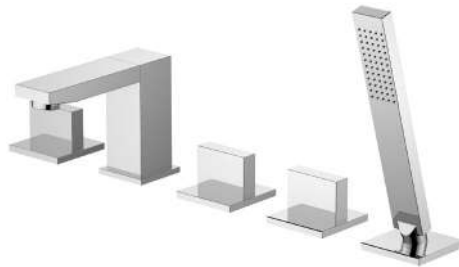

35 3302C
5-Hole Shower/Bath Mixer
G1/2"x19 Ceramic Cartridge
M24x1 Male Thread Aerator
ø31.5x117.5 mm, Turned Diverter, 90°
G1/2" Outlets and Inlets
3/8" Connecting Hoses
Chrome Finish